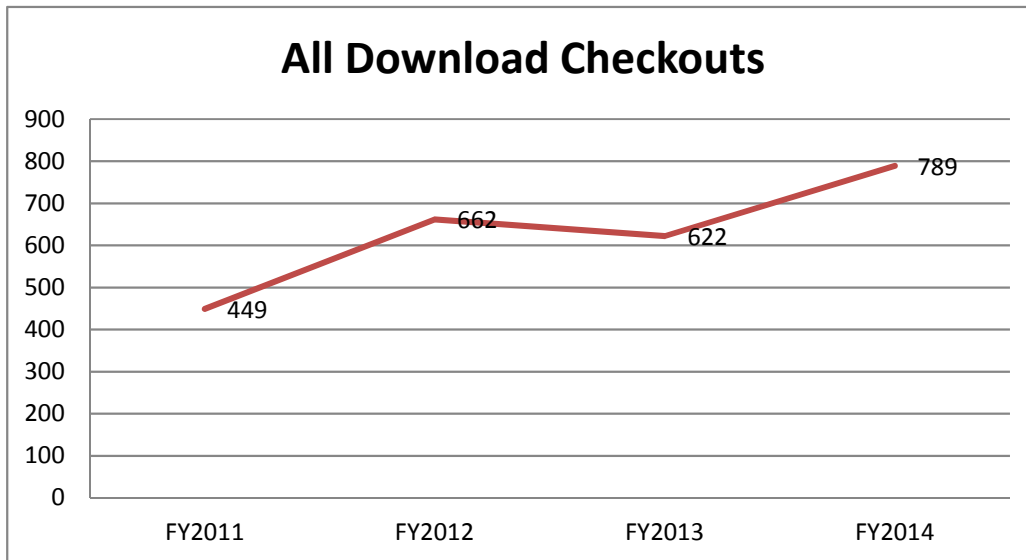

Checkouts - All Ebooks and Audiobooks

Month	FY2011	FY2012	FY2013	FY2014
July	5	42	63	39
Aug	2	29	41	32
Sep	6	31	43	50
Oct	14	58	63	81
Nov	48	89	33	70
Dec	19	51	37	65
Jan	74	86	26	52
Feb	47	47	50	49
Mar	64	75	76	66
Apr	92	57	75	77
May	55	48	62	79
Jun	23	49	53	59
Pending				70
Total	449	662	622	789