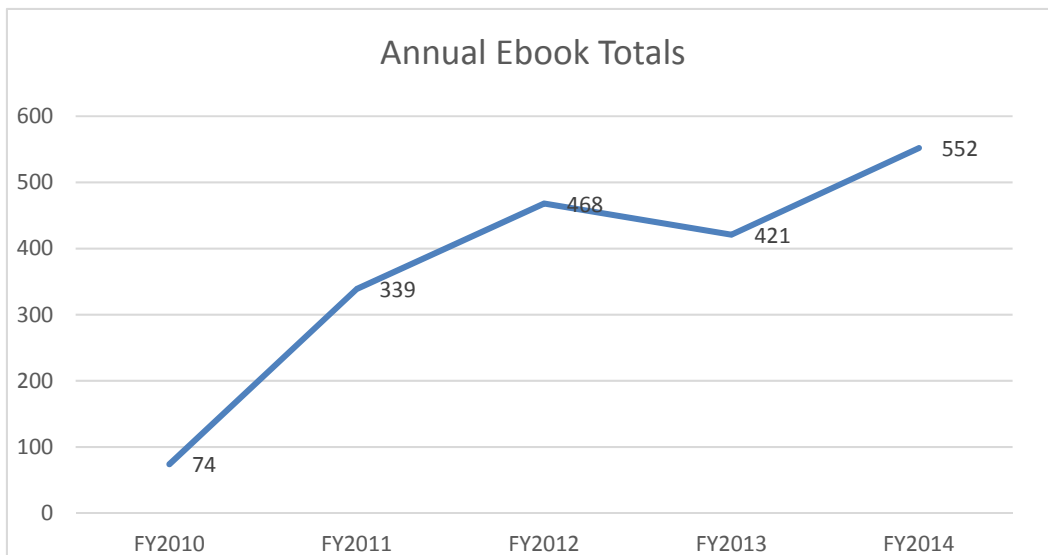

Checkouts - All Ebooks

Month	FY2011	FY2012	FY2013	FY2014
July	0	29	56	25
Aug	0	27	32	19
Sep	0	22	24	39
Oct	5	47	36	64
Nov	34	66	27	48
Dec	12	34	23	50
Jan	58	58	16	42
Feb	44	38	41	30
Mar	52	50	49	48
Apr	82	27	45	51
May	40	36	38	57
June	12	34	34	38
Pending				41
Total	339	468	421	552

All ebooks

FYear	epub/pdf	Kindle	Read	Pending	Total
FY2010	74	0			74
FY2011	339	0			339
FY2012	298	170			468
FY2013	223	194	4		421
FY2014	323	118	70	41	552