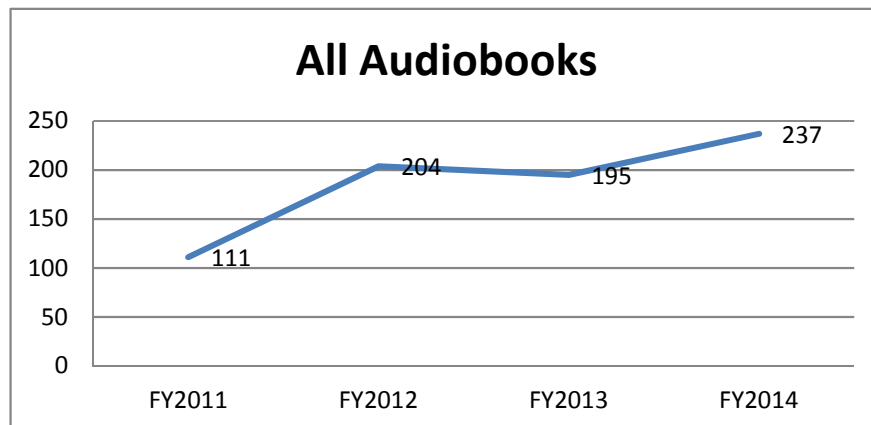

Checkouts - Audio Books MP3

Month	FY2014
July	8
Aug	10
Sep	9
Oct	14
Nov	19
Dec	15
Jan	6
Feb	12
Mar	12
Apr	16
May	18
Jun	18
Total	157

Checkouts - Audio Books WMA

Month	FY2014
July	6
Aug	3
Sep	2
Oct	3
Nov	3
Dec	0
Jan	4
Feb	7
Mar	6
Apr	10
May	4
Jun	3
Total	51

Checkouts - Audio Books (MP3 & WMA)

Month	FY2011	FY2012	FY2013	FY2014
July	5	13	7	14
Aug	2	2	9	13
Sep	6	9	19	11
Oct	9	11	27	17
Nov	14	23	6	22
Dec	7	17	14	15
Jan	16	28	10	10
Feb	3	9	9	19
Mar	12	25	23	18
Apr	10	30	27	26
May	15	12	21	22
Mar	12	25	23	21
Pending				29
Total	111	204	195	237