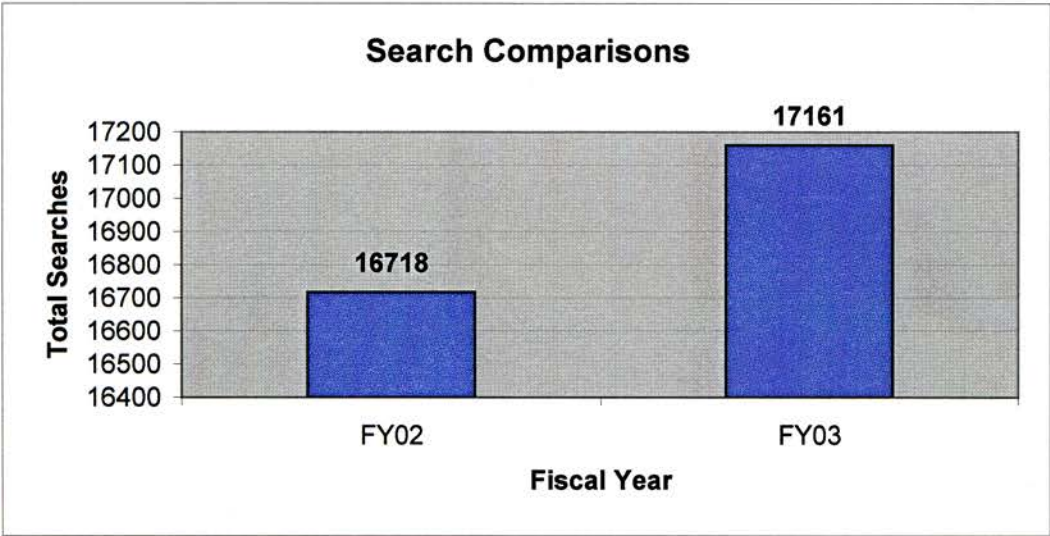

Search Comparisons - FY03

Total Database searches

	FY02	FY03
Total Searches	16718	17161*

Total Searches

*In order to properly compare the years, new database search totals were eliminated from the total for the year. The total searches for the new databases was 1,711.