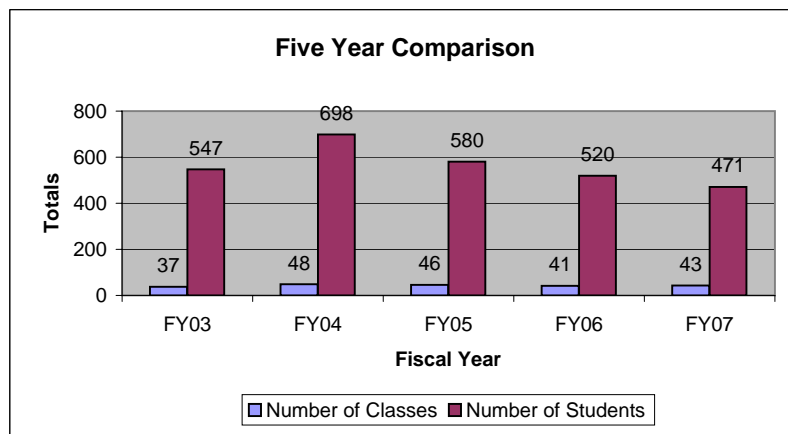

Bibliographic Instruction FY 2007

Date	Group	Instructor	Size
June	Mini BI	Trudel, L.	1
27-Jun	Orientation(2)	N/A	28
18-Jul	Orientation(2)	N/A	28
8-Aug	Orientation(2)	N/A	14
29-Aug	Orientation(1)	N/A	14
31-Aug	PSY100	Holzhausen	5
1-Sep	PSY100(3)	Holzhausen	6
5-Sep	PSY100(2)	Holzhausen	8
7-Sep	FYE100	Gepbhart, P.	25
8-Sep	FYE100	Closser, C.	17
12-Sep	FYE100	Borges, K.	13
14-Sep	FYE100	Trudel, L.	13
15-Sep	FYE100	Closser, C.	10
	FYE100	Hicks, B.	9
18-Sep	NUR200	White, D.	13
20-Sep	EDU327	Metz, D.	22
21-Sep	FYE100	Phinney, R.	18
25-Sep	FYE100	Phinney, R.	11
27-Sep	EDU327	Murphy, T.	20
29-Sep	FYE100	Hobbins, D.	5
4-Oct	EDU327	Hicks, B.	19
11-Oct	EDU304(3)	Albert, P.	51
30-Oct	NUR301(2)	Durgin, J.	28
15-Jan	Spring Orientation (1)	N/A	14
18-Jan	PSY100(2)	Holzhausen	9
19-Jan	PSY100(3)	Holzhausen	2
22-Jan	FYE100	Therault, A.	19
29-Jan	NUR200	White, D.	22
31-Jan	NUR200	White, D.	15
	EDU327	Metz, D.	9
20-Apr	ACADSERV	Graham, S.	3

TOTAL:	43	471

2006	2005	2004	2003
41/520	46/580	48/698	39/547

*Academic Computing session - There were no Academic Computing sessions this year since the same information was incorporated into the library BI sessions (FY04 accounted for 5 classes and 91 students)

**transfer students who do not take FYE classes