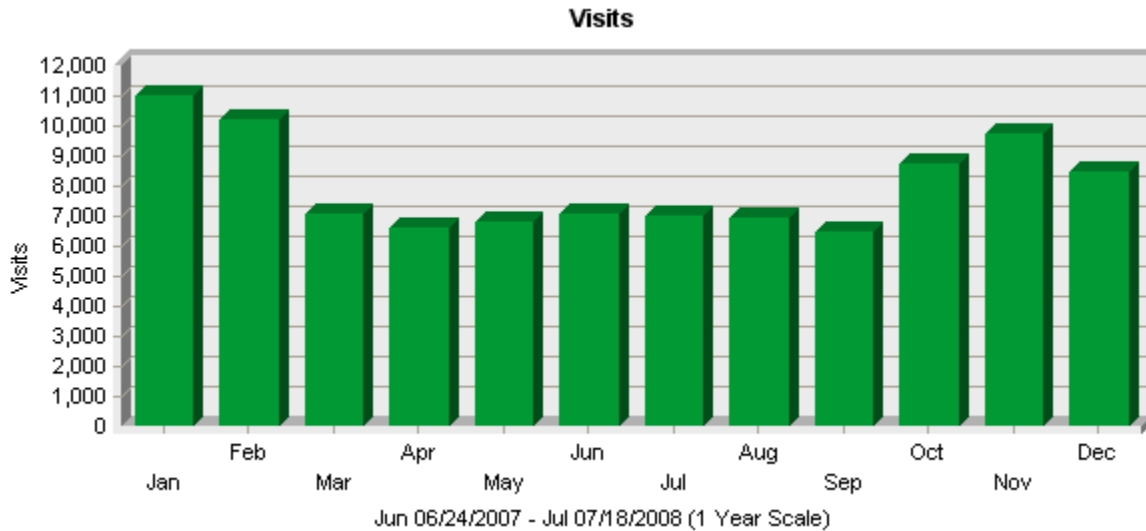

Library FY08

Library FY08

06/24/2007 00:00:00 - 07/18/2008 23:59:59

Thursday July 24, 2008 - 16:42:18

General Statistics [Help ?](#)

The Visits graph displays the overall number of visits to your Web site. The General Statistics table provides an overview of the activity for your Web site during the specified time frame.

General Statistics		
Hits	Entire Site (Successful)	262,071
	Average per Day	670
	Home Page	24,002
Page Views	Page Views	193,936
	Average per Day	496
	Average per Unique Visitor	9
	Document Views	159,243
Visits	Visits	96,432
	Average per Day	246
	Average Visit Length	00:17:07
	Median Visit Length	00:00:04
	International Visits	5.87%
	Visits of Unknown Origin	0.00%
	Visits from United States	94.12%
	Visits Referred by Search Engines	8,639
	Visits from Spiders	54,611
Visitors	Unique Visitors	19,915
	Visitors Who Visited Once	14,440
	Visitors Who Visited More Than Once	5,475

This page summarizes general server activity.

Summary of Activity for Report Period	
Average Number of Visits per Day on Weekdays	263
Average Number of Hits per Day on Weekdays	738
Average Number of Visits per Weekend	510
Average Number of Hits per Weekend	1,329
Most Active Day of the Week	Mon
Least Active Day of the Week	Sat
Most Active Date	January 17, 2008
Number of Hits on Most Active Date	1,595
Least Active Date	July 28, 2007
Number of Hits on Least Active Date	358
Most Active Hour of the Day	15:00-15:59
Least Active Hour of the Day	05:00-05:59