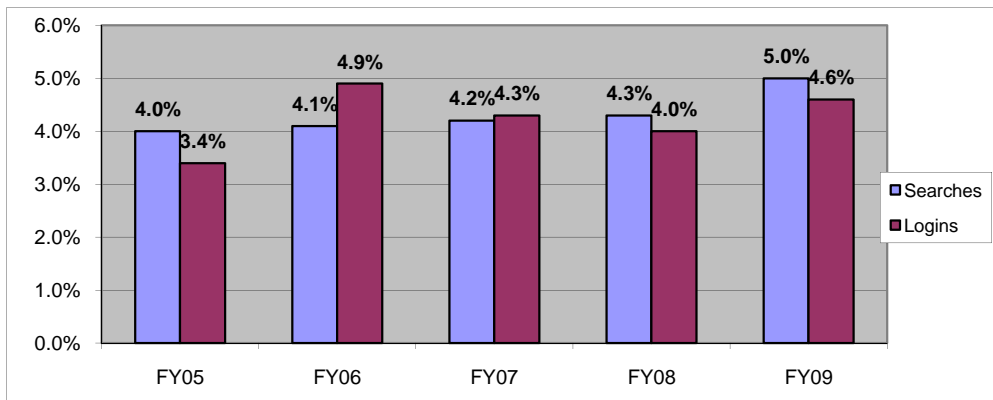

Searches represent the number of times a patron/user initiated a search in a database.

*New for FY2009

Login Statistics through EBSCOHost FY2009: UMS and UMFK

(Excludes Statewide Database Totals)

Cumulative Sessions:	UMS FY09	UMFK FY09	UMFK % of Total	
Academic Search Premier	124,089	4,682	3.8%	
Agricola	6,038	187	3.1%	
America: History and Life	7,241	225	3.1%	
Biomedical Reference Collection: Basic	5,606	300	5.4%	
Book Index with Reviews* (changed vendors)	669	54	8.1%	
Business Source Premier	17,172	602	3.5%	
CINAHL	21,043	3,384	16.1%	
EBSCO Animals	4,089	183	4.5%	
Econlit	4,469	195	4.4%	
Environment Complete	10,610	285	2.7%	
ERIC	12,252	263	2.1%	
Funk & Wagnalls New World Encyclopedia	3,558	179	5.0%	
GreenFILE*	3,719	184	4.9%	
Health Source - Consumer Edition	6,074	302	5.0%	
Health Source: Nursing/Academic Edition	9,668	1,000	10.3%	
Historical Abstracts	5,077	188	3.7%	
Lexi-PALS Drug Guide*	3,296	176	5.3%	
Library, Info. Sci. & Tech. Abstracts	4,693	201	4.3%	
MAS Ultra - School Edition	4,076	189	4.6%	
MasterFILE Premier	6,449	245	3.8%	
MEDLINE	14,427	880	6.1%	
Middle Search Plus	3,710	190	5.1%	
Military & Government Collection	3,213	198	6.2%	
NoveList	364	15	4.1%	
NoveList K-8	308	12	3.9%	
Nursing and Allied Health Collection: Basic	8,684	877	10.1%	
Primary Search	4,445	226	5.1%	
PsycARTICLES	22,638	697	3.1%	
PsycInfo	24,190	912	3.8%	
Regional Business News	3,454	173	5.0%	
The Serials Directory	3,555	197	5.5%	
SPORTDiscus	5,142	183	3.6%	
Teacher Reference Center*	3,133	203	6.5%	
Wildlife and Ecology Studies Worldwide	4,456	214	4.8%	
Women's Studies International	5,270	187	3.5%	
Totals	366,877	17,031	4.6%	FY08 4.0

Logins/Sessions represent the number of times a patron/user entered a database.

*New for FY2009

Annual % Comparison of UMFK's Database Use In the UM System

UMS Annual Comparison of Search Statistics through EBSCOHost
Using UMFK's fiscal year dates