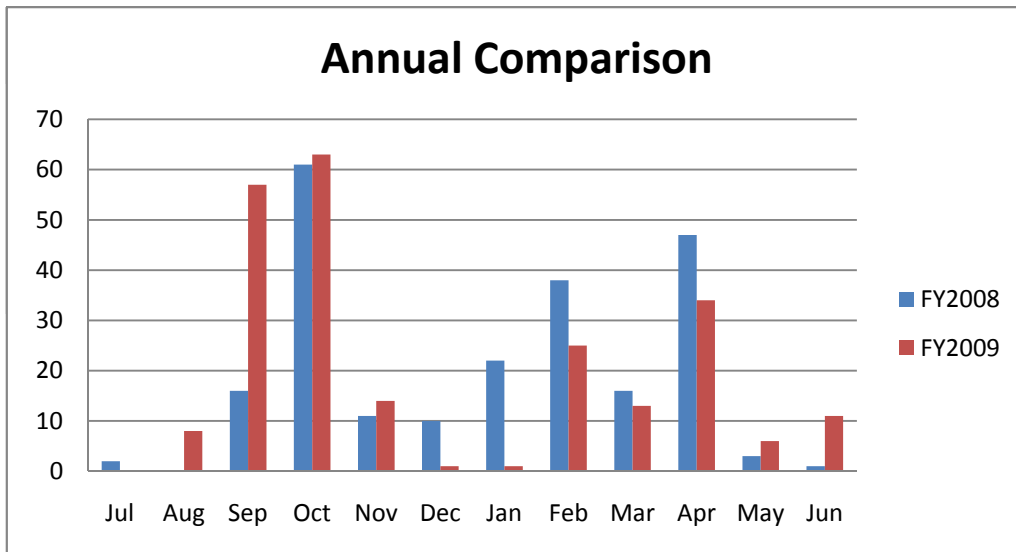

Searches represent the number of times a patron/user initiated a search in a database.

*New databases for FY2009

UMS Annual Comparison of Login Statistics through EBSCOHost
Using UMFK's fiscal year dates

Logins/Sessions represent the number of times a patron/user entered a database.

*New databases in FY2009.

BioOne Database Full Text Requests

	FY2008	FY2009
Jul	2	0
Aug	0	8
Sep	16	57
Oct	61	63
Nov	11	14
Dec	10	1
Jan	22	1
Feb	38	25
Mar	16	13
Apr	47	34
May	3	6
Jun	1	11
Total	227	233