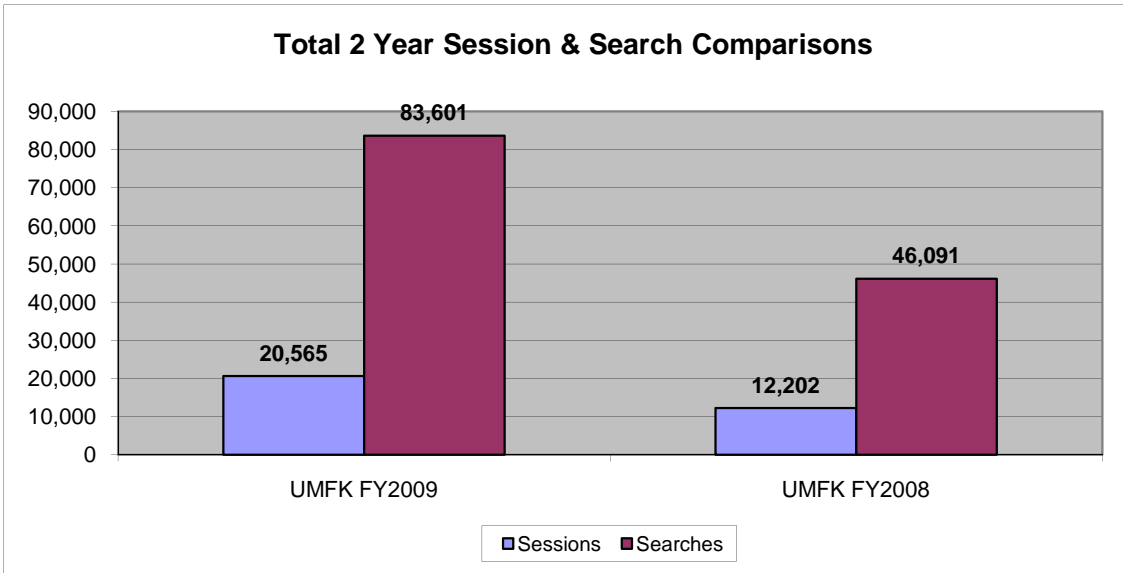

Previous year's data will not be the same from year to year since the databases change.