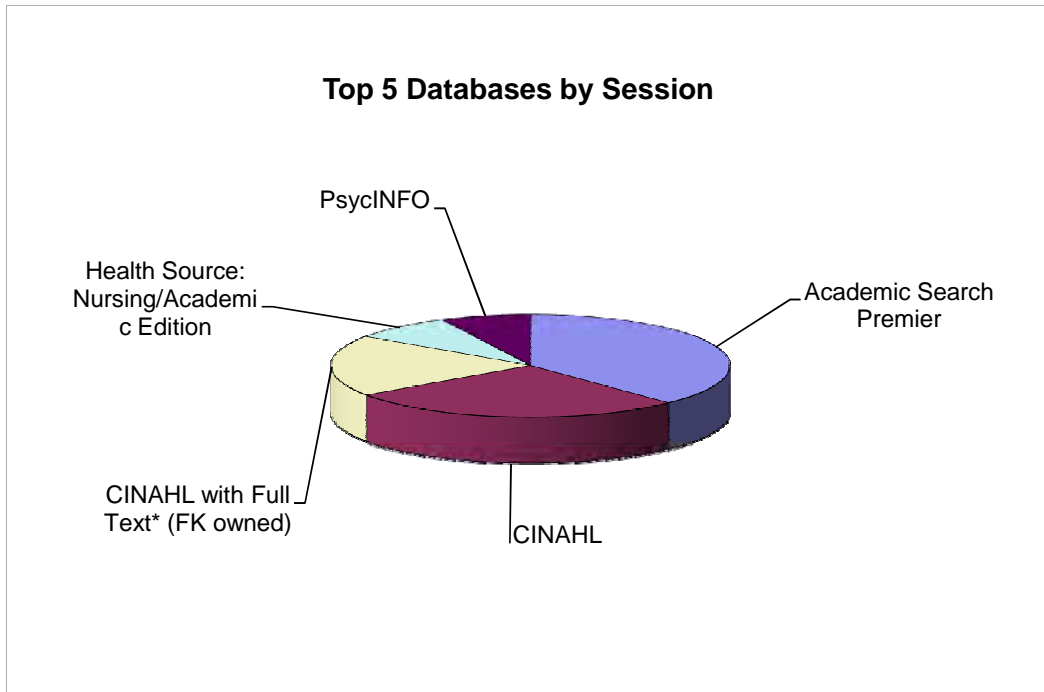

Previous year's data will not be the same from year to year since the databases change.