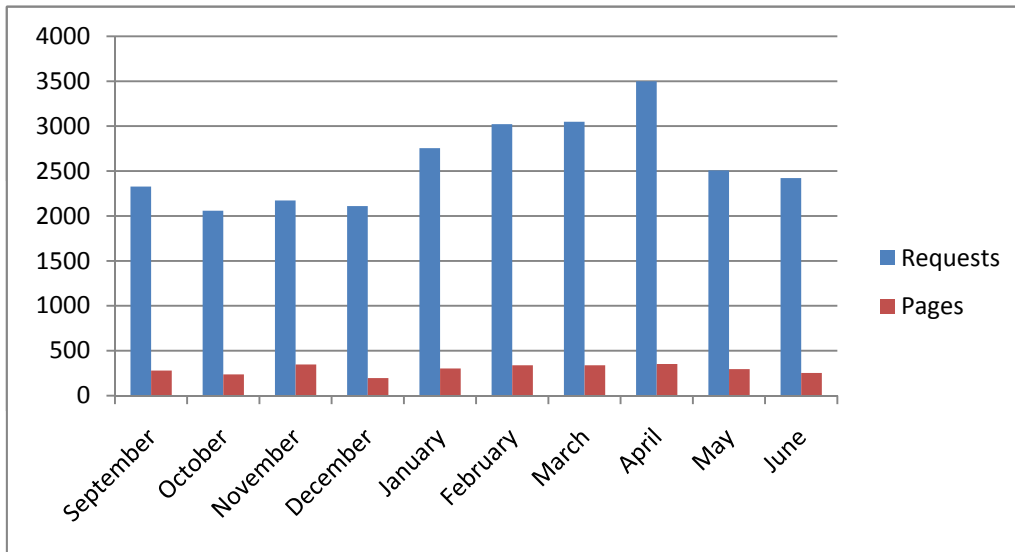

Chronicle of Higher Education FY2009

Year	Month	Requests	Pages
2008	September	2328	279
2008	October	2059	236
2008	November	2172	346
2008	December	2110	196
2009	January	2755	302
2009	February	3023	338
2009	March	3049	337
2009	April	3499	352
2009	May	2508	295
2009	June	2421	253
Totals		25,924	2,934