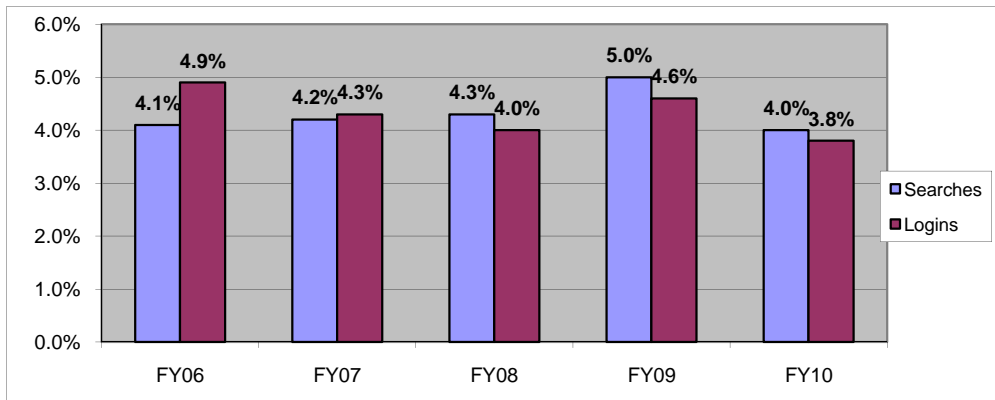

Searches represent the number of times a patron/user initiated a search in a database.

Login Statistics through EBSCOHost FY2010: UMS and UMFK

(Excludes Statewide Database Totals)

Cumulative Sessions:	UMS FY10	UMFK FY10	UMFK % of Total	
Academic Search Premier	129,159	5,228	4.0%	
Agricola	6,275	136	2.2%	
America: History and Life	6,262	149	2.4%	
Biomedical Reference Collection: Basic	5,459	220	4.0%	
Business Source Premier	15,463	327	2.1%	
CINAHL	20,097	2811	14.0%	
Econlit	4,582	109	2.4%	
Environment Complete	10,161	220	2.2%	
ERIC	13,164	188	1.4%	
Funk & Wagnalls New World Encyclopedia	3,855	111	2.9%	
GreenFILE	4,361	111	2.5%	
Health Source - Consumer Edition	6,608	218	3.3%	
Health Source: Nursing/Academic Edition	8,672	667	7.7%	
Historical Abstracts	5,050	136	2.7%	
Lexi-PALS Drug Guide	3,560	114	3.2%	
Library, Info. Sci. & Tech. Abstracts	5,338	147	2.8%	
MAS Ultra - School Edition	4,393	112	2.5%	
MasterFILE Premier	7,655	360	4.7%	
MEDLINE	14,847	635	4.3%	
Middle Search Plus	4,060	123	3.0%	
Military & Government Collection	3,599	122	3.4%	
NoveList	114	13	11.4%	
NoveList K-8	245	13	5.3%	
Nursing and Allied Health Collection: Basic	8,524	620	7.3%	
Primary Search	4,754	136	2.9%	
PsycARTICLES	23,133	571	2.5%	
PsycInfo	26,447	723	2.7%	
Regional Business News	3,884	104	2.7%	
The Serials Directory	3,849	120	3.1%	
SPORTDiscus	5,989	107	1.8%	
Teacher Reference Center	3,252	113	3.5%	
Wildlife and Ecology Studies Worldwide	5,143	144	2.8%	
Women's Studies International	6,007	119	2.0%	
Totals	373,961	14,320	3.8%	FY09 4.6%

Logins/Sessions represent the number of times a patron/user entered a database.

Annual % Comparison of UMFK's Database Use In the UM System

**BioOne Science Database
Full Text Requests**

	FY2008	FY2009	FY2010
Jul	2	0	3
Aug	0	8	3
Sep	16	57	25
Oct	61	63	14
Nov	11	14	8
Dec	10	1	58
Jan	22	1	22
Feb	38	25	45
Mar	16	13	6
Apr	47	34	7
May	3	6	6
Jun	1	11	1
Total	227	233	198