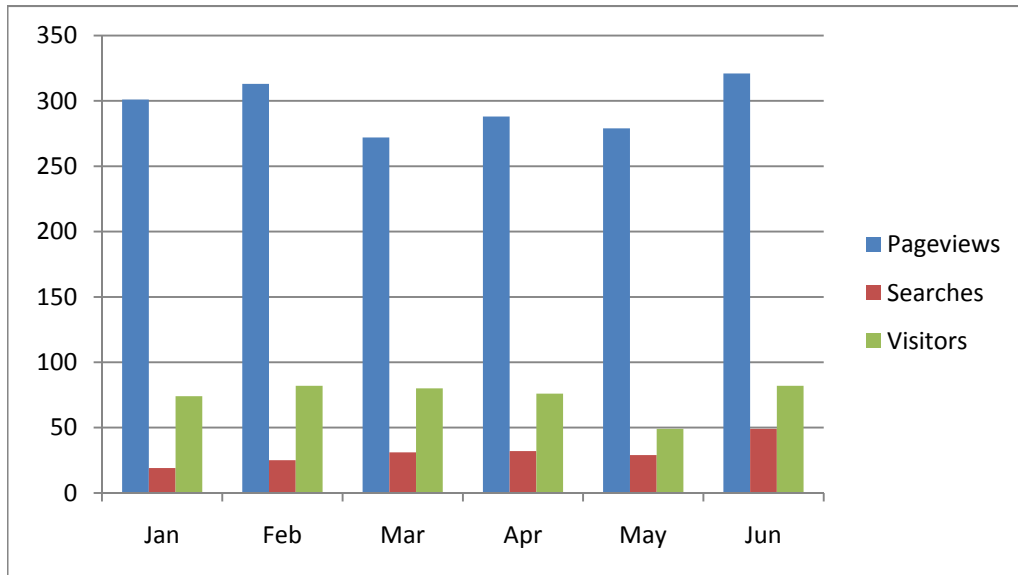

**Chronicle of Higher Education - Statistics
FY2010**

	Pageviews	Searches	Visitors
Jul			
Aug			
Sep			
Oct			
Nov			
Dec			
Jan	301	19	74
Feb	313	25	82
Mar	272	31	80
Apr	288	32	76
May	279	29	49
Jun	321	49	82
Total	1774	185	443

Data is not available for July through December 2009.