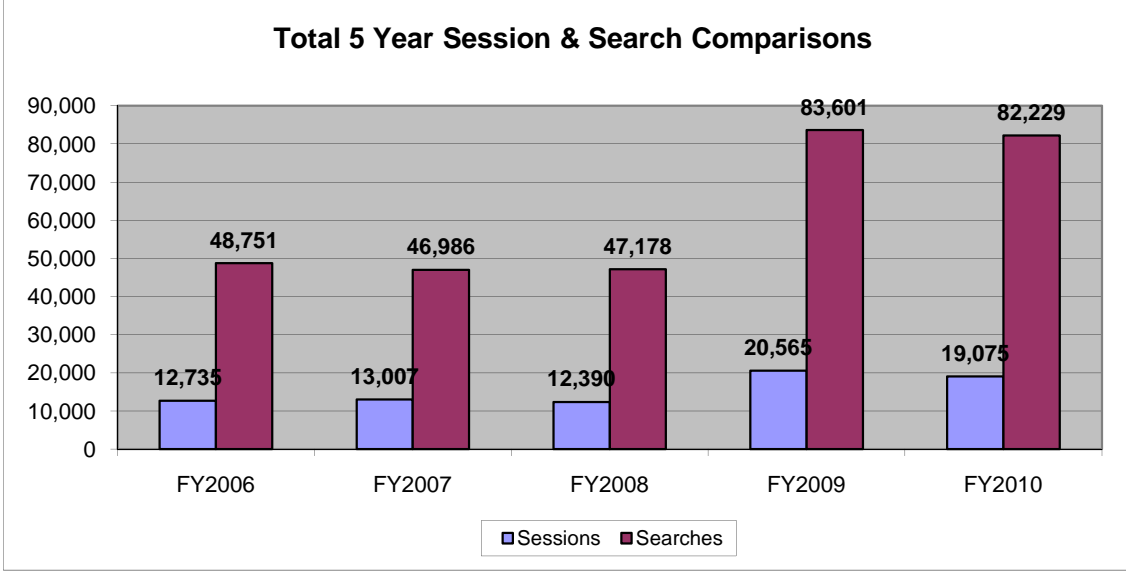

The five year comparison does not take into account the database changes from year to year.