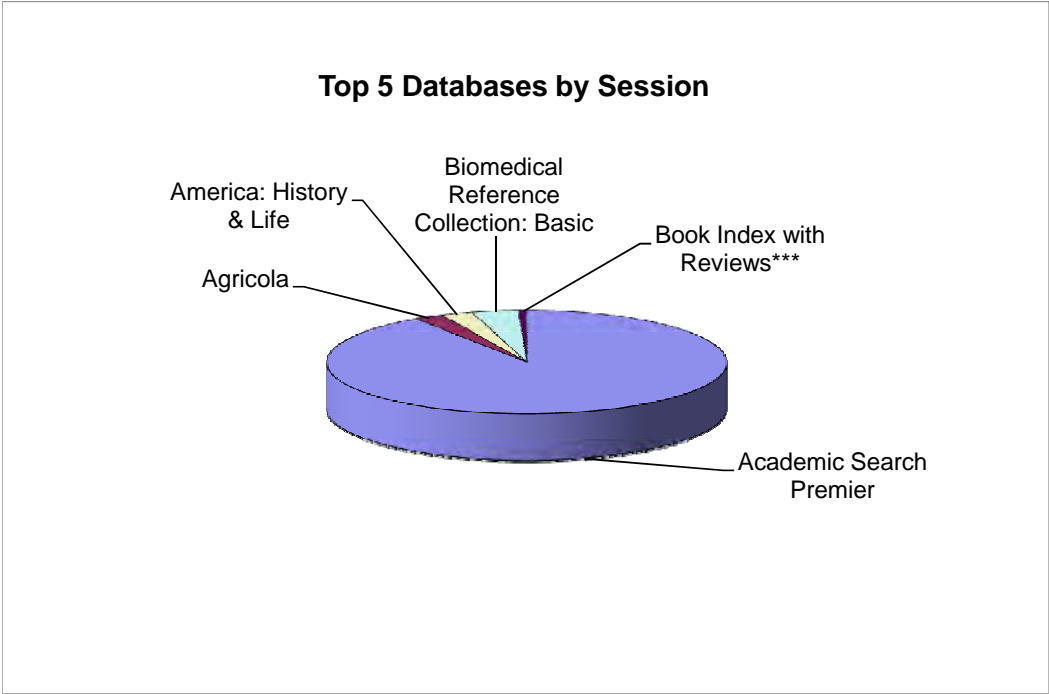

The five year comparison does not take into account the database changes from year to year.