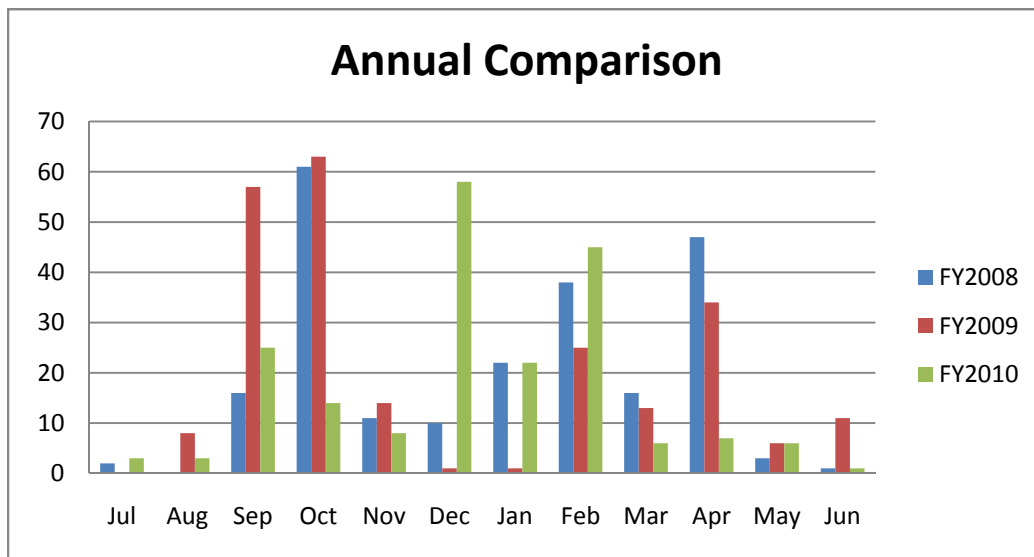

Searches represent the number of times a patron/user initiated a search in a database.

Login Statistics through EBSCOHost FY2010: UMS and UMFK

(Excludes Statewide Database Totals)

Cumulative Sessions:	UMS FY10	UMFK FY10	UMFK % of Total	
Academic Search Premier	129,159	5,228	4.0%	
Agricola	6,275	136	2.2%	
America: History and Life	6,262	149	2.4%	
Biomedical Reference Collection: Basic	5,459	220	4.0%	
Business Source Premier	15,463	327	2.1%	
CINAHL	20,097	2811	14.0%	
Econlit	4,582	109	2.4%	
Environment Complete	10,161	220	2.2%	
ERIC	13,164	188	1.4%	
Funk & Wagnalls New World Encyclopedia	3,855	111	2.9%	
GreenFILE	4,361	111	2.5%	
Health Source - Consumer Edition	6,608	218	3.3%	
Health Source: Nursing/Academic Edition	8,672	667	7.7%	
Historical Abstracts	5,050	136	2.7%	
Lexi-PALS Drug Guide	3,560	114	3.2%	
Library, Info. Sci. & Tech. Abstracts	5,338	147	2.8%	
MAS Ultra - School Edition	4,393	112	2.5%	
MasterFILE Premier	7,655	360	4.7%	
MEDLINE	14,847	635	4.3%	
Middle Search Plus	4,060	123	3.0%	
Military & Government Collection	3,599	122	3.4%	
NoveList	114	13	11.4%	
NoveList K-8	245	13	5.3%	
Nursing and Allied Health Collection: Basic	8,524	620	7.3%	
Primary Search	4,754	136	2.9%	
PsycARTICLES	23,133	571	2.5%	
PsycInfo	26,447	723	2.7%	
Regional Business News	3,884	104	2.7%	
The Serials Directory	3,849	120	3.1%	
SPORTDiscus	5,989	107	1.8%	
Teacher Reference Center	3,252	113	3.5%	
Wildlife and Ecology Studies Worldwide	5,143	144	2.8%	
Women's Studies International	6,007	119	2.0%	
Totals	373,961	14,320	3.8%	FY09 4.6%

Logins/Sessions represent the number of times a patron/user entered a database.

Annual % Comparison of UMFK's Database Use In the UM System

**BioOne Science Database
Full Text Requests**

	FY2008	FY2009	FY2010
Jul	2	0	3
Aug	0	8	3
Sep	16	57	25
Oct	61	63	14
Nov	11	14	8
Dec	10	1	58
Jan	22	1	22
Feb	38	25	45
Mar	16	13	6
Apr	47	34	7
May	3	6	6
Jun	1	11	1
Total	227	233	198