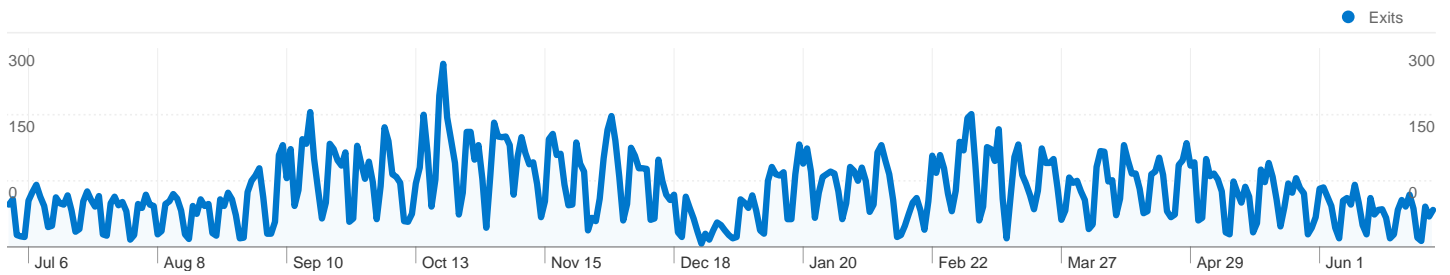

Top Exit Pages

Comparing to: Site

31,207 visits exited from 2,494 pages

Exit Pages

Exits 31,207 % of Site Total: 100.00%	Pageviews 58,807 % of Site Total: 93.78%	% Exit 53.07% Site Avg: 49.77% (6.63%)	
Page	Exits	Pageviews	% Exit
/infoserv/library/	9,725	16,066	60.53%
/infoserv/library/default.cfm?ref=2	5,772	11,842	48.74%
/infoserv/library/default.cfm?ref=4	3,028	4,737	63.92%
/infoserv/library/resources/databases/alphalist.cfm	2,958	5,799	51.01%
/infoserv/library/resources/citation/default.cfm	859	989	86.86%
/infoserv/library/resources/serials/bysubj.cfm	693	1,494	46.39%
/infoserv/library/resources/databases/test.cfm	643	1,155	55.67%
/infoserv/library/resources/biblio/serialkiller.cfm	629	762	82.55%
/infoserv/library/resources/tutorials/default.cfm	527	1,666	31.63%
/infoserv/library/about/staffhrs/default.cfm	459	735	62.45%
			1 - 10 of 2,494