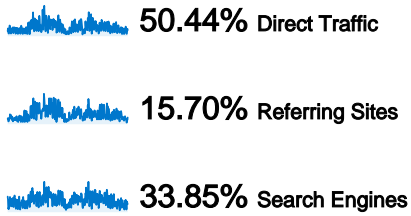

- Direct Traffic
  15,740.00 (50.44%)
- Search Engines
  10,565.00 (33.85%)
- Referring Sites
  4,900.00 (15.70%)
- Other
  2 (0.01%)

Top Traffic Sources

Sources	Visits	% visits	Keywords	Visits	% visits
(direct) ((none))	15,740	50.44%	umfk	1,894	17.93%
google (organic)	8,956	28.70%	university of maine at fort kent	543	5.14%
libraries.maine.edu (referral)	824	2.64%	umfk.maine.edu	513	4.86%
umfk.maine.edu (referral)	818	2.62%	le journal le madawaska 1906	352	3.33%
bing (organic)	663	2.12%	www.umfk.maine.edu	323	3.06%