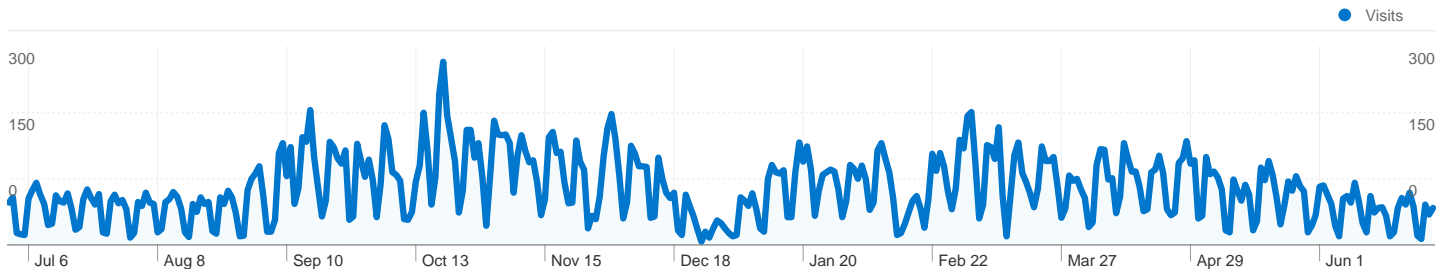

Visitors Overview

Comparing to: Site

8,622 people visited this site

 **31,207** Visits

 **8,622** Absolute Unique Visitors

 **62,705** Pageviews

 **2.01** Average Pageviews

 **00:03:23** Time on Site

 **61.29%** Bounce Rate

 **26.30%** New Visits

Technical Profile

Browser	Visits	% visits	Connection Speed	Visits	% visits
Internet Explorer	14,690	47.07%	T1	18,033	57.79%
Firefox	14,636	46.90%	Cable	5,184	16.61%
Safari	965	3.09%	Unknown	4,394	14.08%
Chrome	704	2.26%	DSL	3,401	10.90%
Opera	79	0.25%	Dialup	142	0.46%

New vs. Returning

Comparing to: Site

31,207 visits from 2 visitor types

Site Usage

Visits 31,207 % of Site Total: 100.00%	Pages/Visit 2.01 Site Avg: 2.01 (0.00%)	Avg. Time on Site 00:03:23 Site Avg: 00:03:23 (0.00%)	% New Visits 26.27% Site Avg: 26.30% (-0.15%)	Bounce Rate 61.29% Site Avg: 61.29% (0.00%)
Visitor Type	Visits	Visits	Visits	
■ Returning Visitor	23,010	73.73%		
■ New Visitor	8,197	26.27%		

31,207 visits came from 80 countries/territories

Site Usage

Visits	Pages/Visit	Avg. Time on Site	% New Visits	Bounce Rate	
31,207 % of Site Total: 100.00%	2.01 Site Avg: 2.01 (0.00%)	00:03:23 Site Avg: 00:03:23 (0.00%)	26.27% Site Avg: 26.30% (-0.15%)	61.29% Site Avg: 61.29% (0.00%)	
Country/Territory	Visits	Pages/Visit	Avg. Time on Site	% New Visits	Bounce Rate
United States	29,928	2.01	00:03:27	25.17%	61.34%
Canada	811	2.09	00:02:07	30.21%	51.54%
United Kingdom	51	1.37	00:00:18	92.16%	76.47%
India	44	2.68	00:03:04	95.45%	40.91%
Ireland	25	1.04	00:00:02	96.00%	96.00%
Australia	23	1.26	00:01:13	100.00%	82.61%
(not set)	21	1.57	00:00:52	66.67%	80.95%
Philippines	21	1.14	00:01:43	100.00%	85.71%
China	20	2.40	00:06:33	80.00%	65.00%