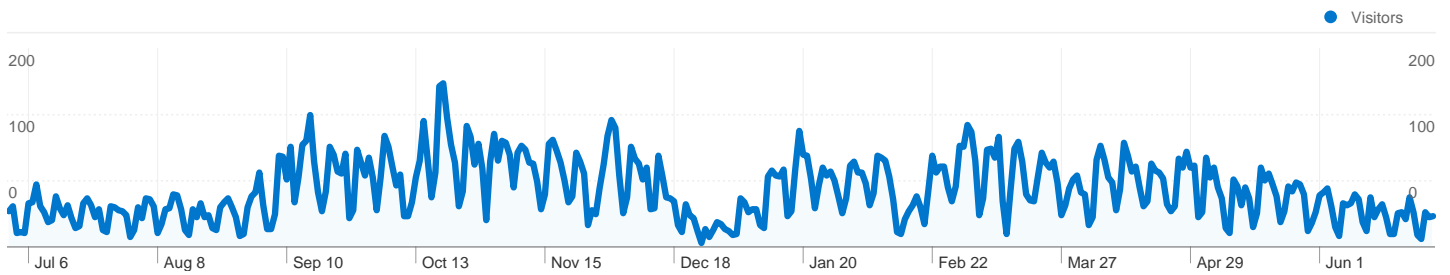

62,705 Pageviews

00:03:23 Avg. Time on Site

2.01 Pages/Visit

26.30% % New Visits

Visitors Overview

Visitors
8,622

Map Overlay

Traffic Sources Overview

Visitors Overview

Comparing to: Site

8,622 people visited this site

 **31,207** Visits

 **8,622** Absolute Unique Visitors

 **62,705** Pageviews

 **2.01** Average Pageviews

 **00:03:23** Time on Site

New vs. Returning

Comparing to: Site

31,207 visits from 2 visitor types

Site Usage

Visits 31,207 % of Site Total: 100.00%	Pages/Visit 2.01 Site Avg: 2.01 (0.00%)	Avg. Time on Site 00:03:23 Site Avg: 00:03:23 (0.00%)	% New Visits 26.27% Site Avg: 26.30% (-0.15%)	Bounce Rate 61.29% Site Avg: 61.29% (0.00%)
Visitor Type	Visits	Visits	Visits	
■ Returning Visitor	23,010	73.73%		
■ New Visitor	8,197	26.27%		

31,207 visits came from 80 countries/territories

Site Usage

Visits	Pages/Visit	Avg. Time on Site	% New Visits	Bounce Rate	
31,207 % of Site Total: 100.00%	2.01 Site Avg: 2.01 (0.00%)	00:03:23 Site Avg: 00:03:23 (0.00%)	26.27% Site Avg: 26.30% (-0.15%)	61.29% Site Avg: 61.29% (0.00%)	
Country/Territory	Visits	Pages/Visit	Avg. Time on Site	% New Visits	Bounce Rate
United States	29,928	2.01	00:03:27	25.17%	61.34%
Canada	811	2.09	00:02:07	30.21%	51.54%
United Kingdom	51	1.37	00:00:18	92.16%	76.47%
India	44	2.68	00:03:04	95.45%	40.91%
Ireland	25	1.04	00:00:02	96.00%	96.00%
Australia	23	1.26	00:01:13	100.00%	82.61%
(not set)	21	1.57	00:00:52	66.67%	80.95%
Philippines	21	1.14	00:01:43	100.00%	85.71%
China	20	2.40	00:06:33	80.00%	65.00%