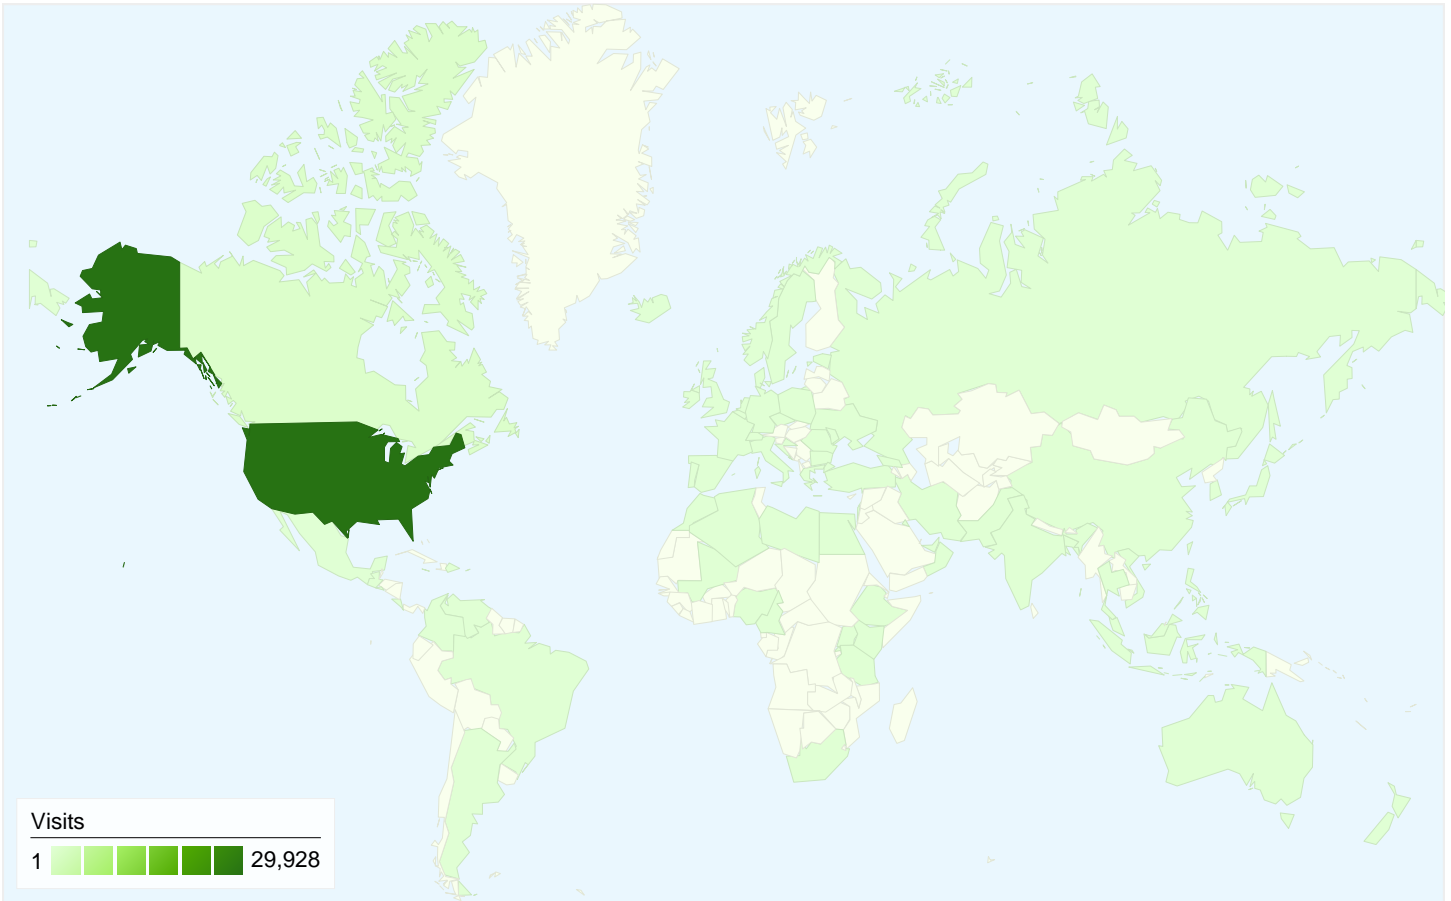

Visitors Overview

Comparing to: Site

8,622 people visited this site

 **31,207** Visits

 **8,622** Absolute Unique Visitors

 **62,705** Pageviews

 **2.01** Average Pageviews

 **00:03:23** Time on Site

Top Exit Pages

Comparing to: Site

31,207 visits exited from 2,494 pages

Exit Pages

Exits 31,207 % of Site Total: 100.00%	Pageviews 58,807 % of Site Total: 93.78%	% Exit 53.07% Site Avg: 49.77% (6.63%)	
Page	Exits	Pageviews	% Exit
/infoserv/library/	9,725	16,066	60.53%
/infoserv/library/default.cfm?ref=2	5,772	11,842	48.74%
/infoserv/library/default.cfm?ref=4	3,028	4,737	63.92%
/infoserv/library/resources/databases/alphalist.cfm	2,958	5,799	51.01%
/infoserv/library/resources/citation/default.cfm	859	989	86.86%
/infoserv/library/resources/serials/bysubj.cfm	693	1,494	46.39%
/infoserv/library/resources/databases/test.cfm	643	1,155	55.67%
/infoserv/library/resources/biblio/serialkiller.cfm	629	762	82.55%
/infoserv/library/resources/tutorials/default.cfm	527	1,666	31.63%
/infoserv/library/about/staffhrs/default.cfm	459	735	62.45%
			1 - 10 of 2,494

31,207 visits came from 80 countries/territories

Site Usage

Visits	Pages/Visit	Avg. Time on Site	% New Visits	Bounce Rate	
31,207 % of Site Total: 100.00%	2.01 Site Avg: 2.01 (0.00%)	00:03:23 Site Avg: 00:03:23 (0.00%)	26.27% Site Avg: 26.30% (-0.15%)	61.29% Site Avg: 61.29% (0.00%)	
Country/Territory	Visits	Pages/Visit	Avg. Time on Site	% New Visits	Bounce Rate
United States	29,928	2.01	00:03:27	25.17%	61.34%
Canada	811	2.09	00:02:07	30.21%	51.54%
United Kingdom	51	1.37	00:00:18	92.16%	76.47%
India	44	2.68	00:03:04	95.45%	40.91%
Ireland	25	1.04	00:00:02	96.00%	96.00%
Australia	23	1.26	00:01:13	100.00%	82.61%
(not set)	21	1.57	00:00:52	66.67%	80.95%
Philippines	21	1.14	00:01:43	100.00%	85.71%
China	20	2.40	00:06:33	80.00%	65.00%