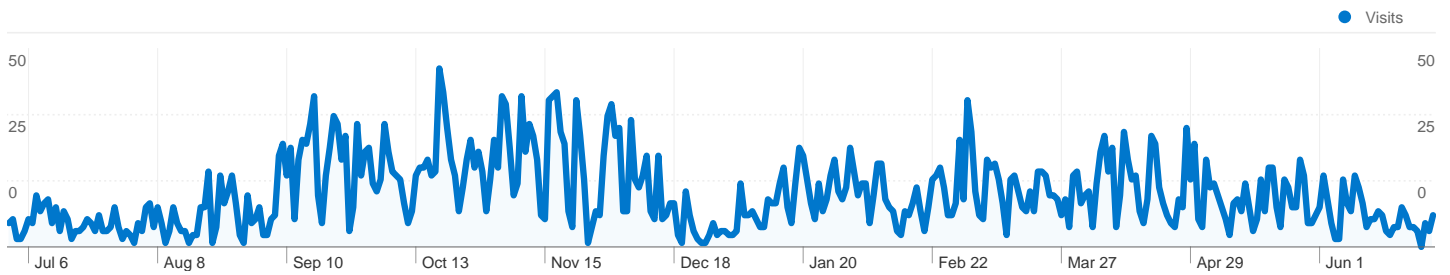

Referring Sites

Comparing to: Site

Referring sites sent 4,900 visits via 180 sources

Site Usage

Visits 4,900 % of Site Total: 15.70%	Pages/Visit 2.51 Site Avg: 2.01 (25.13%)	Avg. Time on Site 00:04:00 Site Avg: 00:03:23 (18.32%)	% New Visits 35.39% Site Avg: 26.30% (34.53%)	Bounce Rate 55.76% Site Avg: 61.29% (-9.03%)	
Source	Visits	Pages/Visit	Avg. Time on Site	% New Visits	Bounce Rate
us.mc385.mail.yahoo.com	21	2.00	00:01:11	0.00%	47.62%
images.google.com	19	1.47	00:01:09	42.11%	57.89%
66.252.40.1	18	1.56	00:01:13	0.00%	66.67%
search.mywebsearch.com	18	1.67	00:01:13	27.78%	61.11%
by123w.bay123.mail.live.com	16	2.06	00:03:23	0.00%	12.50%
athletics.umfk.maine.edu	15	1.33	00:00:19	6.67%	73.33%
chronicle.com	15	2.60	00:01:50	0.00%	73.33%
peterbehrens.org	15	1.73	00:01:29	0.00%	46.67%
fortkent.org	13	1.85	00:00:56	53.85%	69.23%
maine.gov	13	2.92	00:00:50	69.23%	30.77%
21 - 30 of 180