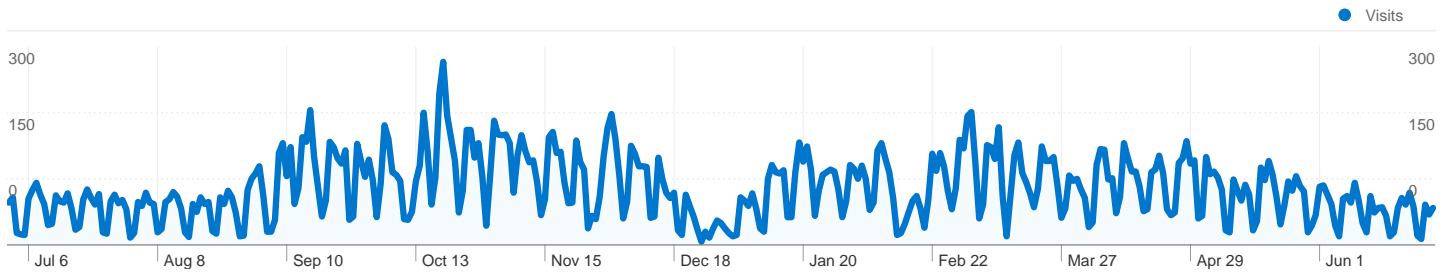

1 - 10 of 5,265

Content by Title

Comparing to: Site

133 page titles were viewed a total of 62,705 times

Content Performance

Pageviews 62,705 % of Site Total: 100.00%	Unique Pageviews 48,831 % of Site Total: 100.00%	Avg. Time on Page 00:03:21 Site Avg: 00:03:21 (0.00%)	Bounce Rate 61.29% Site Avg: 61.29% (0.00%)	% Exit 49.77% Site Avg: 49.77% (0.00%)	\$ Index \$0.00 Site Avg: \$0.00 (0.00%)	
Page Title	Pageviews	Unique Pageviews	Avg. Time on Page	Bounce Rate	% Exit	\$ Index
Blake Library - University of Maine at Fort Kent	41,547	32,167	00:03:28	60.04%	51.15%	\$0.00
Blake Library Databases - University of Maine at Fort Kent	6,954	5,405	00:03:53	55.93%	51.78%	\$0.00
ArticleLinker for University of Maine System Libraries	2,861	2,615	00:04:19	66.72%	48.44%	\$0.00
Blake Library Tutorials - University of Maine at Fort Kent	1,691	796	00:05:07	59.34%	31.93%	\$0.00
Blake Library Staff and Hours - University of Maine at Fort Kent	1,212	1,077	00:02:27	77.48%	64.44%	\$0.00
Blake Library Citation Guides - University of Maine at Fort Kent	997	962	00:06:07	88.28%	86.86%	\$0.00
Blake Library Serial Killer Bibliography - University of Maine at Fort Kent	763	633	00:02:01	82.86%	82.57%	\$0.00
Blake Library General Information - University of Maine at Fort Kent	694	523	00:00:24	7.02%	5.91%	\$0.00
Blake Library Exhibit - University of Maine at Fort Kent	445	348	00:02:08	62.50%	40.67%	\$0.00
Blake Library Resources - University of Maine at Fort Kent	309	266	00:00:29	11.43%	11.33%	\$0.00
1 - 10 of 133						