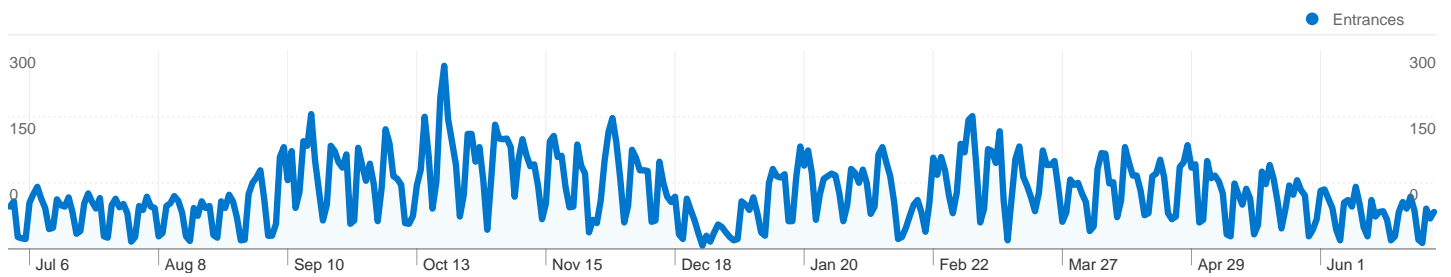

Top Exit Pages

Comparing to: Site

31,207 visits exited from 2,494 pages

Exit Pages

Exits 31,207 % of Site Total: 100.00%	Pageviews 58,807 % of Site Total: 93.78%	% Exit 53.07% Site Avg: 49.77% (6.63%)	
Page	Exits	Pageviews	% Exit
/infoserv/library/	9,725	16,066	60.53%
/infoserv/library/default.cfm?ref=2	5,772	11,842	48.74%
/infoserv/library/default.cfm?ref=4	3,028	4,737	63.92%
/infoserv/library/resources/databases/alphalist.cfm	2,958	5,799	51.01%
/infoserv/library/resources/citation/default.cfm	859	989	86.86%
/infoserv/library/resources/serials/bysubj.cfm	693	1,494	46.39%
/infoserv/library/resources/databases/test.cfm	643	1,155	55.67%
/infoserv/library/resources/biblio/serialkiller.cfm	629	762	82.55%
/infoserv/library/resources/tutorials/default.cfm	527	1,666	31.63%
/infoserv/library/about/staffhrs/default.cfm	459	735	62.45%
			1 - 10 of 2,494