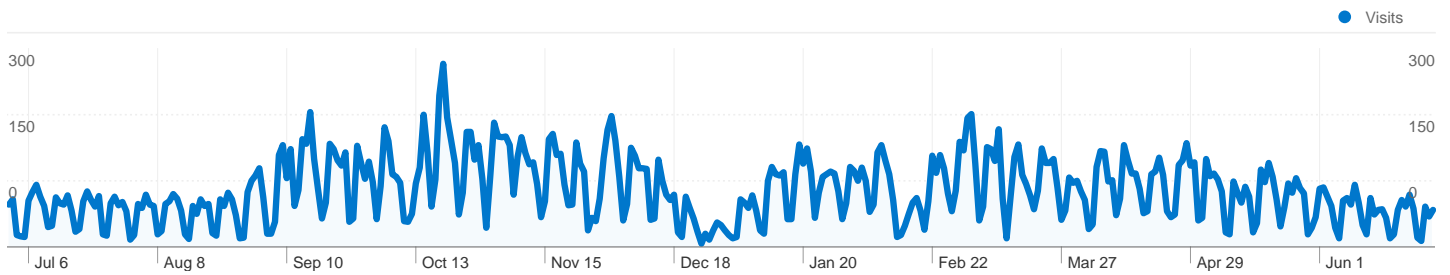

Appendix E: Web Report

www.umfk.maine.edu/infoserv/library/

Jul 1, 2009 - Jun 30, 2010

Dashboard

Comparing to: Site

Site Usage

31,207 Visits

61.29% Bounce Rate

62,705 Pageviews

00:03:23 Avg. Time on Site

2.01 Pages/Visit

26.30% % New Visits

Visitors Overview

Visitors
8,622

Map Overlay

Traffic Sources Overview

Visitors Overview

Comparing to: Site

8,622 people visited this site

 **31,207** Visits

 **8,622** Absolute Unique Visitors

 **62,705** Pageviews

 **2.01** Average Pageviews

 **00:03:23** Time on Site

31,207 visits came from 80 countries/territories

Site Usage

Visits	Pages/Visit	Avg. Time on Site	% New Visits	Bounce Rate	
31,207 % of Site Total: 100.00%	2.01 Site Avg: 2.01 (0.00%)	00:03:23 Site Avg: 00:03:23 (0.00%)	26.27% Site Avg: 26.30% (-0.15%)	61.29% Site Avg: 61.29% (0.00%)	
Country/Territory	Visits	Pages/Visit	Avg. Time on Site	% New Visits	Bounce Rate
United States	29,928	2.01	00:03:27	25.17%	61.34%
Canada	811	2.09	00:02:07	30.21%	51.54%
United Kingdom	51	1.37	00:00:18	92.16%	76.47%
India	44	2.68	00:03:04	95.45%	40.91%
Ireland	25	1.04	00:00:02	96.00%	96.00%
Australia	23	1.26	00:01:13	100.00%	82.61%
(not set)	21	1.57	00:00:52	66.67%	80.95%
Philippines	21	1.14	00:01:43	100.00%	85.71%
China	20	2.40	00:06:33	80.00%	65.00%