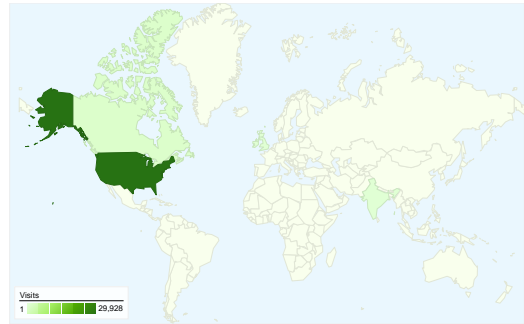

62,705 Pageviews

00:03:23 Avg. Time on Site

2.01 Pages/Visit

26.30% % New Visits

Visitors Overview

Visitors
8,622

Map Overlay

Traffic Sources Overview

Visitors Overview

Comparing to: Site

8,622 people visited this site

 **31,207** Visits

 **8,622** Absolute Unique Visitors

 **62,705** Pageviews

 **2.01** Average Pageviews

 **00:03:23** Time on Site

31,207 visits came from 80 countries/territories

Site Usage

Visits	Pages/Visit	Avg. Time on Site	% New Visits	Bounce Rate	
31,207 % of Site Total: 100.00%	2.01 Site Avg: 2.01 (0.00%)	00:03:23 Site Avg: 00:03:23 (0.00%)	26.27% Site Avg: 26.30% (-0.15%)	61.29% Site Avg: 61.29% (0.00%)	
Country/Territory	Visits	Pages/Visit	Avg. Time on Site	% New Visits	Bounce Rate
United States	29,928	2.01	00:03:27	25.17%	61.34%
Canada	811	2.09	00:02:07	30.21%	51.54%
United Kingdom	51	1.37	00:00:18	92.16%	76.47%
India	44	2.68	00:03:04	95.45%	40.91%
Ireland	25	1.04	00:00:02	96.00%	96.00%
Australia	23	1.26	00:01:13	100.00%	82.61%
(not set)	21	1.57	00:00:52	66.67%	80.95%
Philippines	21	1.14	00:01:43	100.00%	85.71%
China	20	2.40	00:06:33	80.00%	65.00%