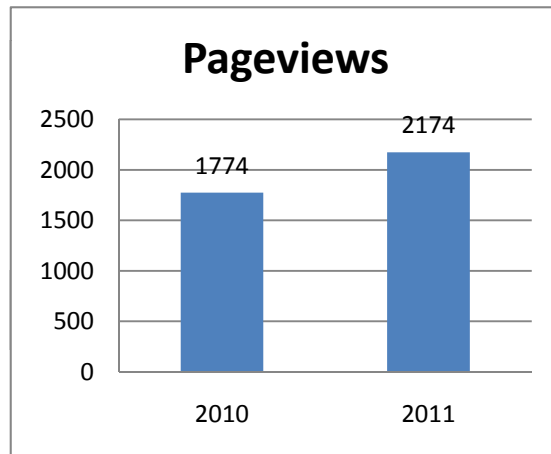

Musicians and Composers of the Twentieth Century (most results)
and various historical collections.

WilsonWeb (Education Full Text, ArtFullText, Art Index)

FY2011

Sessions	531
Searches	1331
Full Text	1052

**BioOne Science Database
Full Text Requests**

	FY2008	FY2009	FY2010	FY2011
Jul	2	0	3	2
Aug	0	8	3	2
Sep	16	57	25	6
Oct	61	63	14	24
Nov	11	14	8	9
Dec	10	1	58	27
Jan	22	1	22	23
Feb	38	25	45	19
Mar	16	13	6	11
Apr	47	34	7	10
May	3	6	6	6
Jun	1	11	1	3
Total	227	233	198	142

Searches	2010	2011	2011
Jun	49	15	15
May	29	26	26
Apr	32	42	42
Mar	31	60	60
Feb	25	75	75
Jan	19	32	32
Dec			33
Nov			26
Oct			53
Sep			28
Aug			36
Jul			31
Total	185	250	457

Visitors	2010	2011	2011
Jun	82	68	68
May	49	64	64
Apr	76	87	87
Mar	80	76	76
Feb	82	91	91
Jan	74	107	107
Dec			57
Nov			78
Oct			83
Sep			83
Aug			73
Jul			52
Total	443	493	919