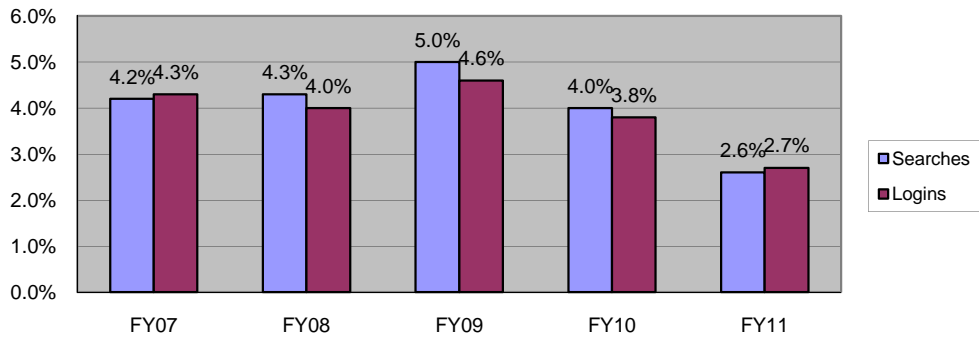

Annual % Comparison of UMFK's Database Use In the UM System