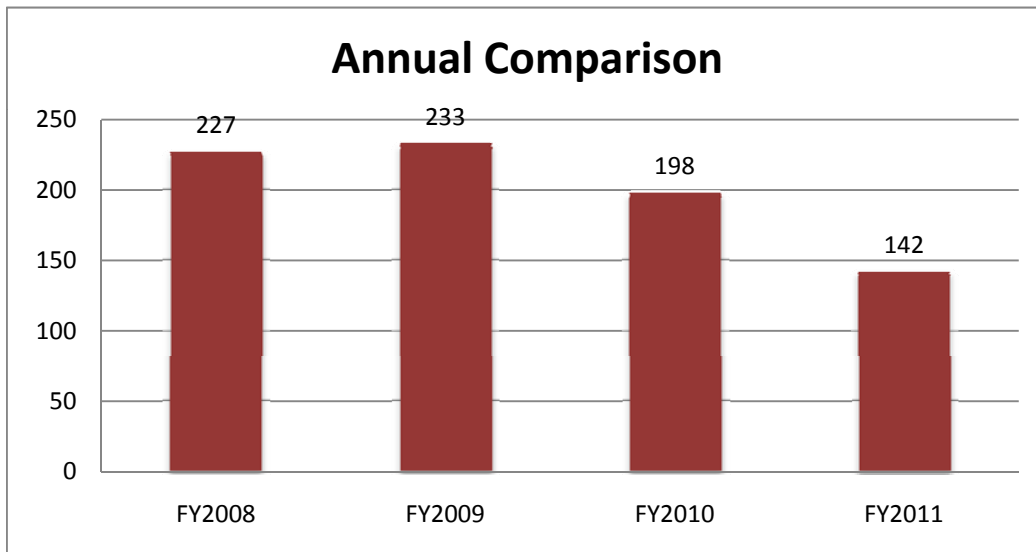

Musicians and Composers of the Twentieth Century (most results)
and various historical collections.

WilsonWeb (Education Full Text, ArtFullText, Art Index)

FY2011

Sessions	531
Searches	1331
Full Text	1052

**BioOne Science Database
Full Text Requests**

	FY2008	FY2009	FY2010	FY2011
Jul	2	0	3	2
Aug	0	8	3	2
Sep	16	57	25	6
Oct	61	63	14	24
Nov	11	14	8	9
Dec	10	1	58	27
Jan	22	1	22	23
Feb	38	25	45	19
Mar	16	13	6	11
Apr	47	34	7	10
May	3	6	6	6
Jun	1	11	1	3
Total	227	233	198	142