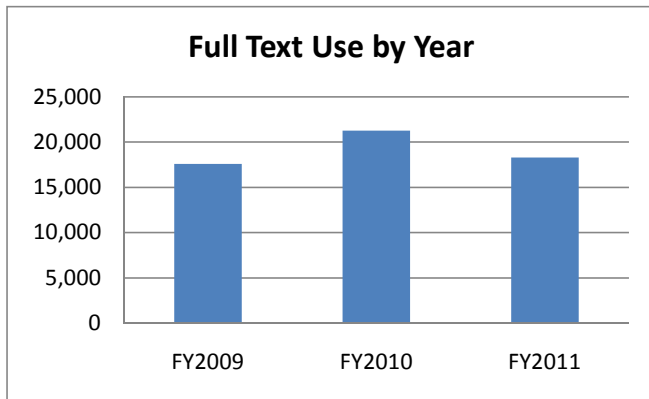

Full Text by Year

FY2009	17,586
FY2010	21,247
FY2011	18,280

The five year comparison does not take into account the database changes from year to year.