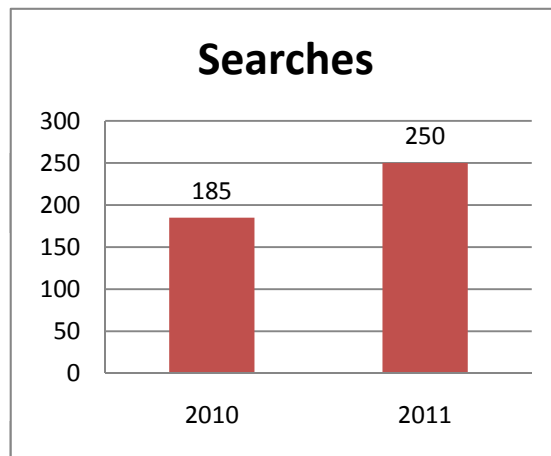

Musicians and Composers of the Twentieth Century (most results)
and various historical collections.

WilsonWeb (Education Full Text, ArtFullText, Art Index)

FY2011

Sessions	531
Searches	1331
Full Text	1052

**BioOne Science Database
Full Text Requests**

	FY2008	FY2009	FY2010	FY2011
Jul	2	0	3	2
Aug	0	8	3	2
Sep	16	57	25	6
Oct	61	63	14	24
Nov	11	14	8	9
Dec	10	1	58	27
Jan	22	1	22	23
Feb	38	25	45	19
Mar	16	13	6	11
Apr	47	34	7	10
May	3	6	6	6
Jun	1	11	1	3
Total	227	233	198	142

Searches	2010	2011	2011
Jun	49	15	15
May	29	26	26
Apr	32	42	42
Mar	31	60	60
Feb	25	75	75
Jan	19	32	32
Dec			33
Nov			26
Oct			53
Sep			28
Aug			36
Jul			31
Total	185	250	457

Visitors	2010	2011	2011
Jun	82	68	68
May	49	64	64
Apr	76	87	87
Mar	80	76	76
Feb	82	91	91
Jan	74	107	107
Dec			57
Nov			78
Oct			83
Sep			83
Aug			73
Jul			52
Total	443	493	919