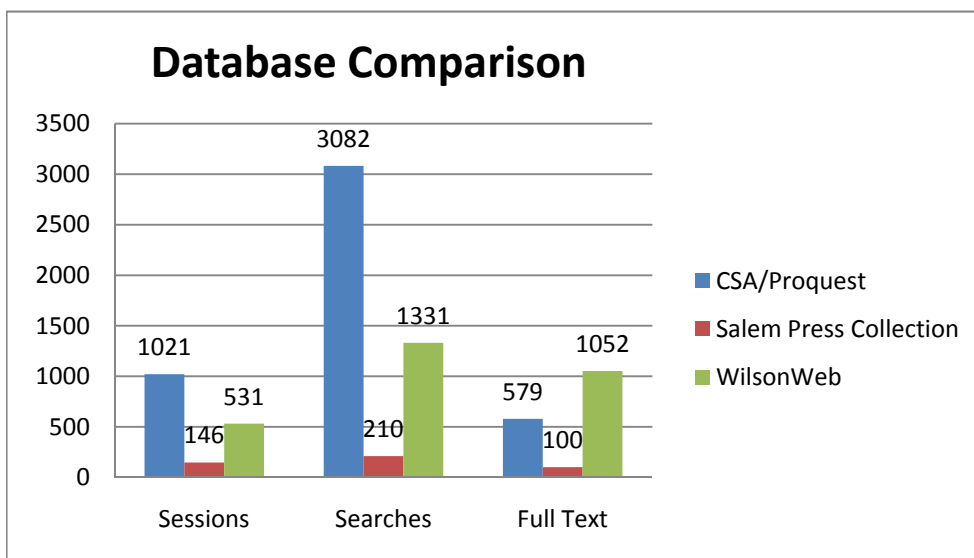

Musicians and Composers of the Twentieth Century (most results)
and various historical collections.

WilsonWeb (Education Full Text, ArtFullText, Art Index)

FY2011

Sessions	531
Searches	1331
Full Text	1052