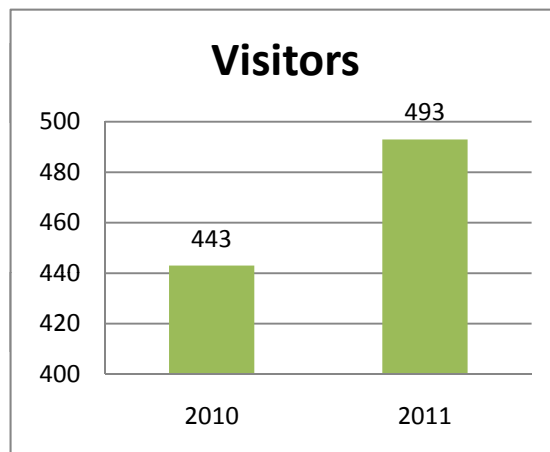

Musicians and Composers of the Twentieth Century (most results)
and various historical collections.

WilsonWeb (Education Full Text, ArtFullText, Art Index)

FY2011

Sessions	531
Searches	1331
Full Text	1052

**BioOne Science Database
Full Text Requests**

	FY2008	FY2009	FY2010	FY2011
Jul	2	0	3	2
Aug	0	8	3	2
Sep	16	57	25	6
Oct	61	63	14	24
Nov	11	14	8	9
Dec	10	1	58	27
Jan	22	1	22	23
Feb	38	25	45	19
Mar	16	13	6	11
Apr	47	34	7	10
May	3	6	6	6
Jun	1	11	1	3
Total	227	233	198	142

Database Use	2010	2011
Searches	477	300
Sessions	298	250

Chronicle of Higher Education - Statistics

Pageviews	2010	2011	2011
Jun	321	213	213
May	279	318	318
Apr	288	405	405
Mar	272	385	385
Feb	313	449	449
Jan	301	404	404
Dec			336
Nov			338
Oct			340
Sep			305
Aug			264
Jul			186
Total	1774	2174	3943

Searches	2010	2011	2011
Jun	49	15	15
May	29	26	26
Apr	32	42	42
Mar	31	60	60
Feb	25	75	75
Jan	19	32	32
Dec			33
Nov			26
Oct			53
Sep			28
Aug			36
Jul			31
Total	185	250	457

Visitors	2010	2011	2011
Jun	82	68	68
May	49	64	64
Apr	76	87	87
Mar	80	76	76
Feb	82	91	91
Jan	74	107	107
Dec			57
Nov			78
Oct			83
Sep			83
Aug			73
Jul			52
Total	443	493	919