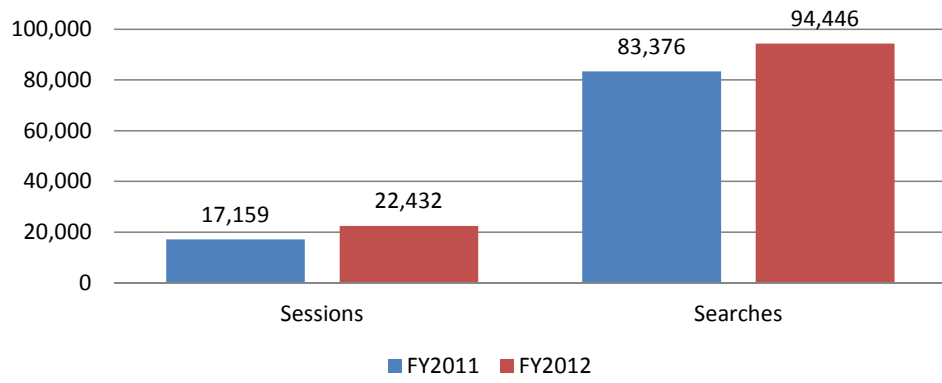

These collections cannot be counted with the lists above because patrons are not able to choose them. To include these collections would skew our analysis on patron behavior.

FY2009	17,586
FY2010	21,247
FY2011	18,280
FY2012	20,714
% change: 13%	

	FY2012	FY2011	% Difference
Sessions	22,432	16,786	34%
Searches	94,446	82,375	15%

The five year comparison does not take into account the database changes from year to year.

Current Year to Previous Year Comparison (using this year's databases only)