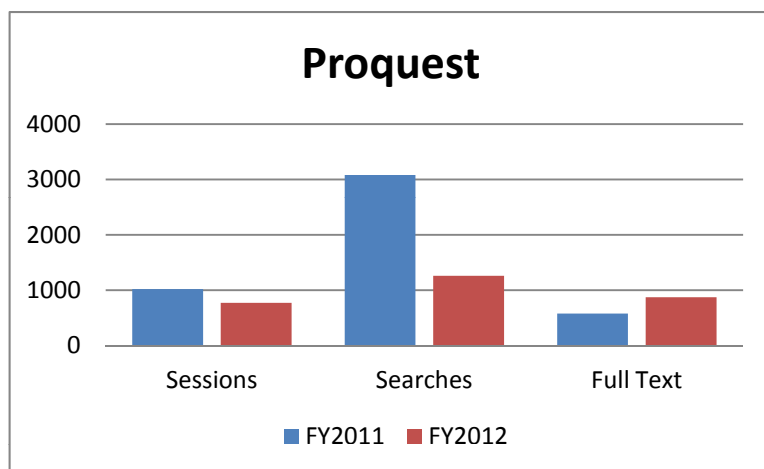

Logins/Sessions represent the number of times a patron/user entered a database.

New or changed companies*

Upgraded**

	FY2011		FY2012	
	Sessions	Searches	Sessions	Searches
CINAHL (system)	18,792	116,038	31,889	160,966
CINAHL w/FT** (system upgraded this year)	3,889	22,056	3,841	17,496
UMFK % of System Total	20.7%	19.0%	12.0%	10.9%
Sociological Databases (system)	N/A	11,836	4,973	13,909
SocINDEX w/FT (FK)	N/A	2,066	755	2,777
UMFK % of System Total	N/A	17.5%	15.2%	20.0%

Annual % Comparison of UMFK's Database Use In the UM System

Other Shared Databases

CSA/Proquest (Sociological Abstracts...)

	FY2011	FY2012
Sessions	1021	771
Searches	3082	1262
Full Text	579	873

Salem Press Collection

	FY2011	FY2012
Sessions	146	132
Searches	210	226
Full Text	100	87

*Collection consists of:

Musicians and Composers of the Twentieth Century (most results)
and various historical collections.

WilsonWeb moved to the Ebsco Platform February 2012. Stats have been incorporated into the Ebsco statistics.