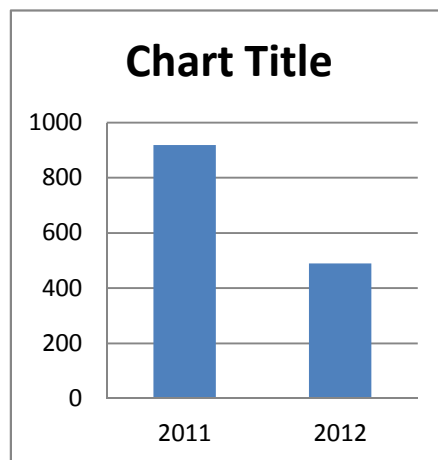

	FY2011	FY2012
Sessions	146	132
Searches	210	226
Full Text	100	87

*Collection consists of:

Musicians and Composers of the Twentieth Century (most results)
and various historical collections.

WilsonWeb moved to the Ebsco Platform February 2012. Stats have been incorporated into the Ebsco statistics.

Chronicle of Higher Education - Statistics

Pageviews	2011	2012	% Diff
Jun	213	126	
May	318	193	
Apr	405	368	
Mar	385	188	
Feb	449	341	
Jan	404	215	
Dec	336	197	
Nov	338	204	
Oct	340	238	
Sep	305	275	
Aug	264	208	
Jul	186	285	
Total	3943	2838	-28%

Searches	2011	2012	% Diff
Jun	15	3	
May	26	37	
Apr	42	55	
Mar	60	35	
Feb	75	63	
Jan	32	30	
Dec	33	16	
Nov	26	18	
Oct	53	24	
Sep	28	28	
Aug	36	20	
Jul	31	36	
Total	457	365	-20%

Visitors	2011	2012	% Diff
Jun	68	26	
May	64	23	
Apr	87	44	
Mar	76	28	
Feb	91	39	
Jan	107	23	
Dec	57	55	
Nov	78	54	
Oct	83	43	
Sep	83	53	
Aug	73	37	
Jul	52	64	
Total	919	489	-47%