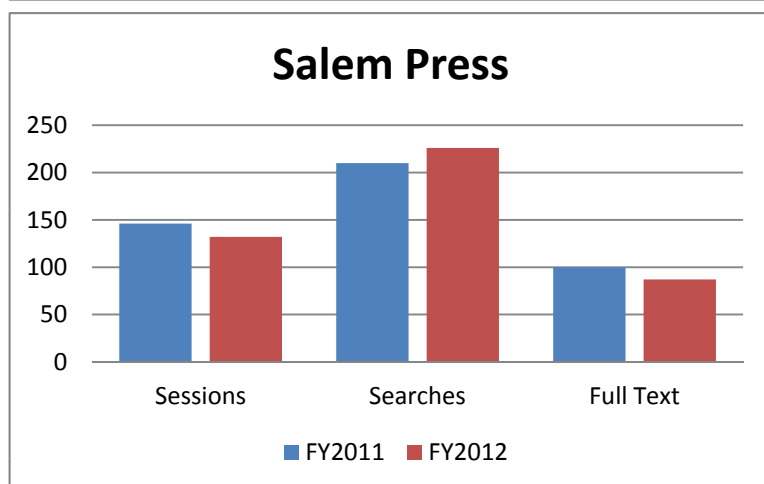

Logins/Sessions represent the number of times a patron/user entered a database.

New or changed companies*

Upgraded**

	FY2011		FY2012	
	Sessions	Searches	Sessions	Searches
CINAHL (system)	18,792	116,038	31,889	160,966
CINAHL w/FT** (system upgraded this year)	3,889	22,056	3,841	17,496
UMFK % of System Total	20.7%	19.0%	12.0%	10.9%
Sociological Databases (system)	N/A	11,836	4,973	13,909
SocINDEX w/FT (FK)	N/A	2,066	755	2,777
UMFK % of System Total	N/A	17.5%	15.2%	20.0%

Annual % Comparison of UMFK's Database Use In the UM System

Other Shared Databases

CSA/Proquest (Sociological Abstracts...)

	FY2011	FY2012
Sessions	1021	771
Searches	3082	1262
Full Text	579	873

Salem Press Collection

	FY2011	FY2012
Sessions	146	132
Searches	210	226
Full Text	100	87

*Collection consists of:

Musicians and Composers of the Twentieth Century (most results)
and various historical collections.

WilsonWeb moved to the Ebsco Platform February 2012. Stats have been incorporated into the Ebsco statistics.