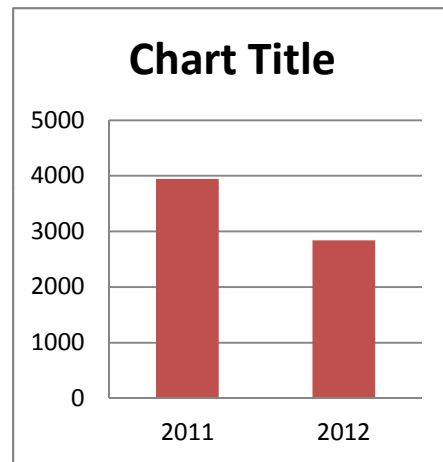

Searches	2011	2012	% Diff
Jun	15	3	
May	26	37	
Apr	42	55	
Mar	60	35	
Feb	75	63	
Jan	32	30	
Dec	33	16	
Nov	26	18	
Oct	53	24	
Sep	28	28	
Aug	36	20	
Jul	31	36	
Total	457	365	-20%