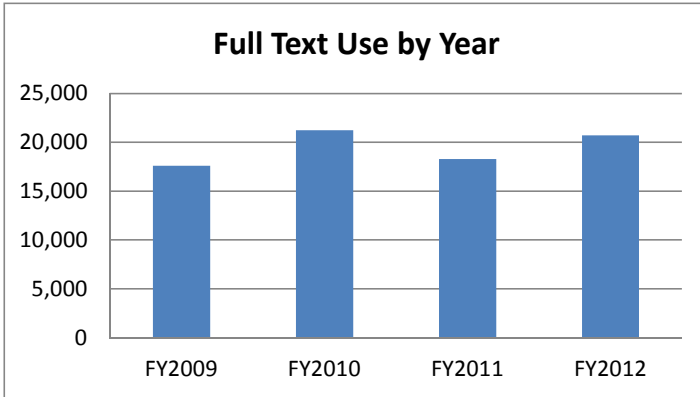

Collections auto access via other databases:	FY2012 Searches	FY2012 Sessions	FY2011 Sessions	% Diff.
Business Videos	1,703	520	N/A	
Company Information	727	190	N/A	
Image Collection	13,236	4,213	3,842	9.7%
Image Quick View Collection	0	167	N/A	
Index to Printed Music	330	80	N/A	
MarketLine/Life Sci. Analytics Co.Profiles	1,701	519	N/A	

These collections cannot be counted with the lists above because patrons are not able to choose them. To include these collections would skew our analysis on patron behavior.

Full Text by Year

FY2009	17,586
FY2010	21,247
FY2011	18,280
FY2012	20,714
% change: 13%