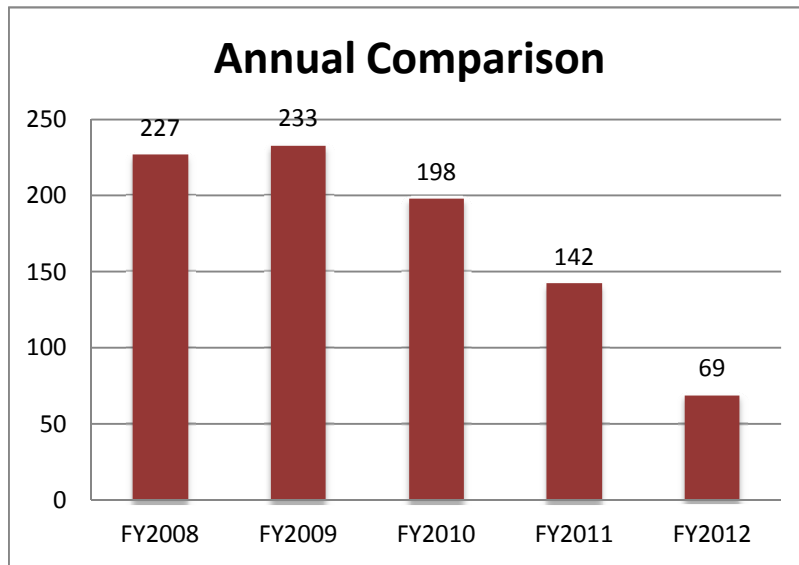

**BioOne Science Database
Full Text Requests**

	FY2008	FY2009	FY2010	FY2011	FY2012
Jul	2	0	3	2	0
Aug	0	8	3	2	14
Sep	16	57	25	6	23
Oct	61	63	14	24	8
Nov	11	14	8	9	0
Dec	10	1	58	27	1
Jan	22	1	22	23	0
Feb	38	25	45	19	0
Mar	16	13	6	11	11
Apr	47	34	7	10	7
May	3	6	6	6	3
Jun	1	11	1	3	2
Total	227	233	198	142	69

Type	2010	2011	2012	% Diff
Searches	477	300	171	-43%
Sessions	298	250	144	-42%