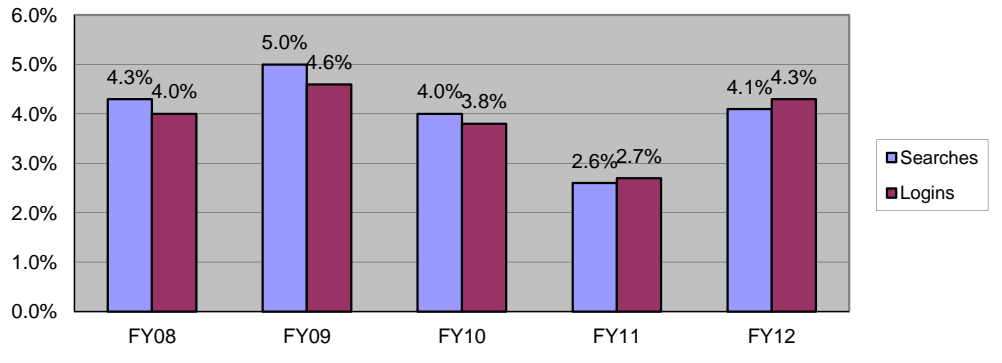

Annual % Comparison of UMFK's Database Use In the UM System

Other Shared Databases

CSA/Proquest (Sociological Abstracts...)

	FY2011	FY2012
Sessions	1021	771
Searches	3082	1262
Full Text	579	873

Salem Press Collection

	FY2011	FY2012
Sessions	146	132
Searches	210	226
Full Text	100	87

*Collection consists of:

Musicians and Composers of the Twentieth Century (most results)
and various historical collections.

WilsonWeb moved to the Ebsco Platform February 2012. Stats have been incorporated into the Ebsco statistics.