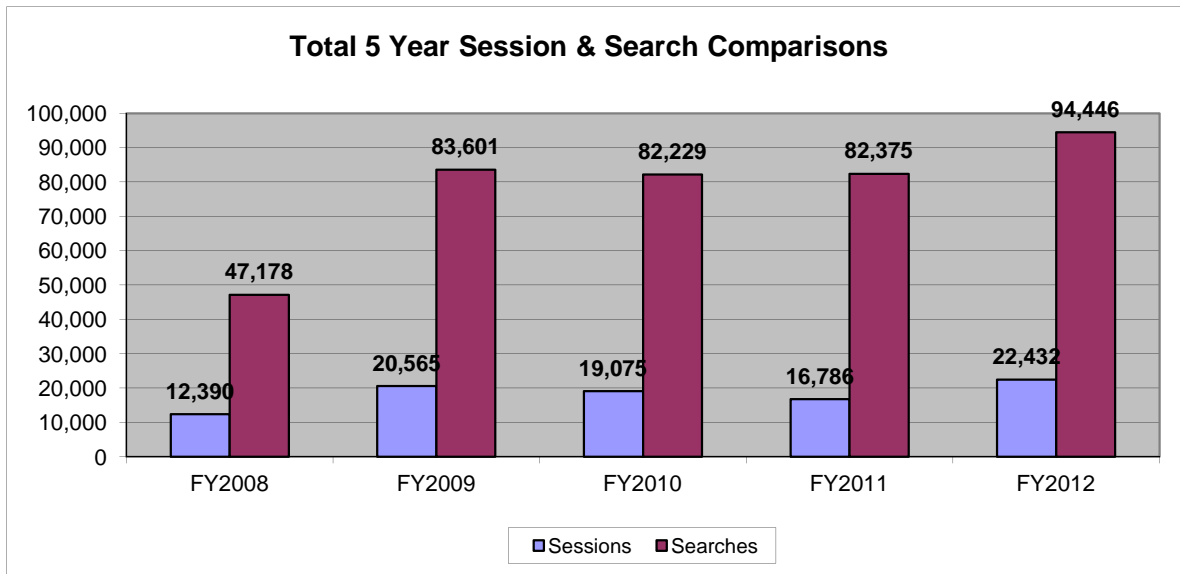

These collections cannot be counted with the lists above because patrons are not able to choose them. To include these collections would skew our analysis on patron behavior.

FY2009	17,586
FY2010	21,247
FY2011	18,280
FY2012	20,714
% change: 13%	

	FY2012	FY2011	% Difference
Sessions	22,432	16,786	34%
Searches	94,446	82,375	15%

The five year comparison does not take into account the database changes from year to year.

Current Year to Previous Year Comparison (using this year's databases only)