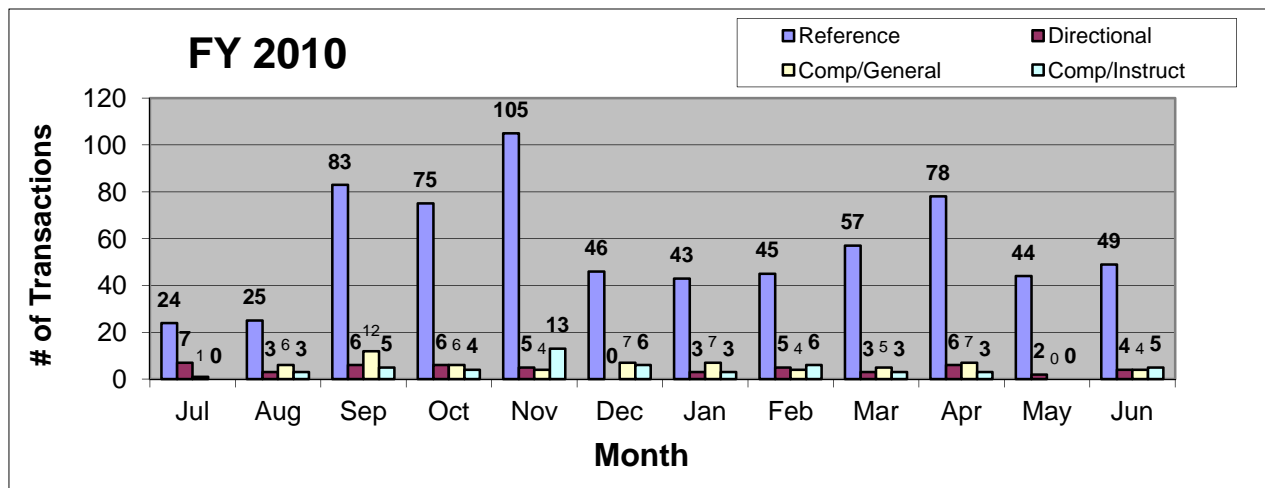

Appendix D Reference Questions Statistics

FY 2012

	Jul	Aug	Sep	Oct	Nov	Dec	Jan	Feb	Mar	Apr	May	Jun	Total
Reference	22	38	90	103	108	48	40	64	64	73	47	37	734
Directional	6	1	10	13	7	2	1	7	1	1	5	1	55
Comp/General	5	1	16	9	23	7	5	14	10	20	10	7	127
Comp/Instruct	0	6	18	7	10	4	3	9	5	12	3	2	79
Total	33	46	134	132	148	61	49	94	80	106	65	47	995

FY 2011

	Jul	Aug	Sep	Oct	Nov	Dec	Jan	Feb	Mar	Apr	May	Jun	Total
Reference	31	26	105	95	97	61	95	85	111	63	30	23	822
Directional	3	1	7	1	10	5	4	11	7	7	6	9	71
Comp/General	2	4	11	9	8	10	3	5	16	11	6	6	91
Comp/Instruct	0	2	11	4	7	4	8	3	5	7	2	2	55
Total	36	33	134	109	122	80	110	104	139	88	44	40	1039

FY 2010

	Jul	Aug	Sep	Oct	Nov	Dec	Jan	Feb	Mar	Apr	May	Jun	Total
Reference	24	25	83	75	105	46	43	45	57	78	44	49	674
Directional	7	3	6	6	5	0	3	5	3	6	2	4	50
Comp/General	1	6	12	6	4	7	7	4	5	7	0	4	63
Comp/Instruct	0	3	5	4	13	6	3	6	3	3	0	5	51
Total	32	37	106	91	127	59	56	60	68	94	46	62	838

*Did not include the many times staff showed people how to get to offices in the new Powell bldg.

FY 2009

	Jul	Aug	Sep	Oct	Nov	Dec	Jan	Feb	Mar	Apr	May	Jun	Total
Reference	36	33	87	112	70	37	44	74	71	105	31	40	740
Directional	12	6	18	5	5	0	7	8	3	11	2	3	80
Comp/General	5	5	11	6	15	9	4	8	11	18	1	4	97
Comp/Instruct	0	0	13	12	3	5	5	4	3	0	1	0	46
Total	53	44	129	135	93	51	60	94	88	134	35	47	963

FY2008

	Jul	Aug	Sep	Oct	Nov	Dec	Jan	Feb	Mar	Apr	May	Jun	Total
Reference	30	20	114	112	101	42	23	45	76	88	45	31	727
Directional	0	0	23	19	7	1	3	2	7	5	6	5	78
Comp/General	0	0	5	10	11	6	3	3	7	14	11	1	71
Comp/Instruct	0	1	7	6	11	4	0	5	11	13	3	1	62
Total	30	21	149	147	130	53	29	55	101	120	65	38	938