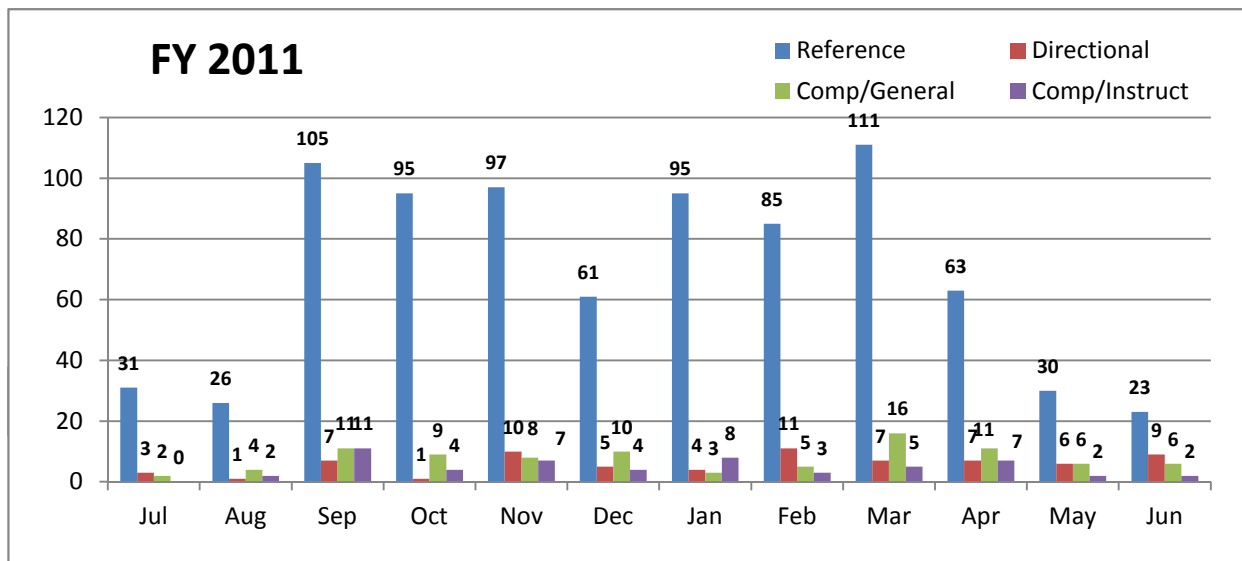

Appendix D Reference Questions Statistics

FY 2012

	Jul	Aug	Sep	Oct	Nov	Dec	Jan	Feb	Mar	Apr	May	Jun	Total
Reference	22	38	90	103	108	48	40	64	64	73	47	37	734
Directional	6	1	10	13	7	2	1	7	1	1	5	1	55
Comp/General	5	1	16	9	23	7	5	14	10	20	10	7	127
Comp/Instruct	0	6	18	7	10	4	3	9	5	12	3	2	79
Total	33	46	134	132	148	61	49	94	80	106	65	47	995

FY 2011

	Jul	Aug	Sep	Oct	Nov	Dec	Jan	Feb	Mar	Apr	May	Jun	Total
Reference	31	26	105	95	97	61	95	85	111	63	30	23	822
Directional	3	1	7	1	10	5	4	11	7	7	6	9	71
Comp/General	2	4	11	9	8	10	3	5	16	11	6	6	91
Comp/Instruct	0	2	11	4	7	4	8	3	5	7	2	2	55
Total	36	33	134	109	122	80	110	104	139	88	44	40	1039

FY 2010

	Jul	Aug	Sep	Oct	Nov	Dec	Jan	Feb	Mar	Apr	May	Jun	Total
Reference	24	25	83	75	105	46	43	45	57	78	44	49	674
Directional	7	3	6	6	5	0	3	5	3	6	2	4	50
Comp/General	1	6	12	6	4	7	7	4	5	7	0	4	63
Comp/Instruct	0	3	5	4	13	6	3	6	3	3	0	5	51
Total	32	37	106	91	127	59	56	60	68	94	46	62	838

*Did not include the many times staff showed people how to get to offices in the new Powell bldg.

FY 2009

	Jul	Aug	Sep	Oct	Nov	Dec	Jan	Feb	Mar	Apr	May	Jun	Total
Reference	36	33	87	112	70	37	44	74	71	105	31	40	740
Directional	12	6	18	5	5	0	7	8	3	11	2	3	80
Comp/General	5	5	11	6	15	9	4	8	11	18	1	4	97
Comp/Instruct	0	0	13	12	3	5	5	4	3	0	1	0	46
Total	53	44	129	135	93	51	60	94	88	134	35	47	963

FY2008

	Jul	Aug	Sep	Oct	Nov	Dec	Jan	Feb	Mar	Apr	May	Jun	Total
Reference	30	20	114	112	101	42	23	45	76	88	45	31	727
Directional	0	0	23	19	7	1	3	2	7	5	6	5	78
Comp/General	0	0	5	10	11	6	3	3	7	14	11	1	71
Comp/Instruct	0	1	7	6	11	4	0	5	11	13	3	1	62
Total	30	21	149	147	130	53	29	55	101	120	65	38	938