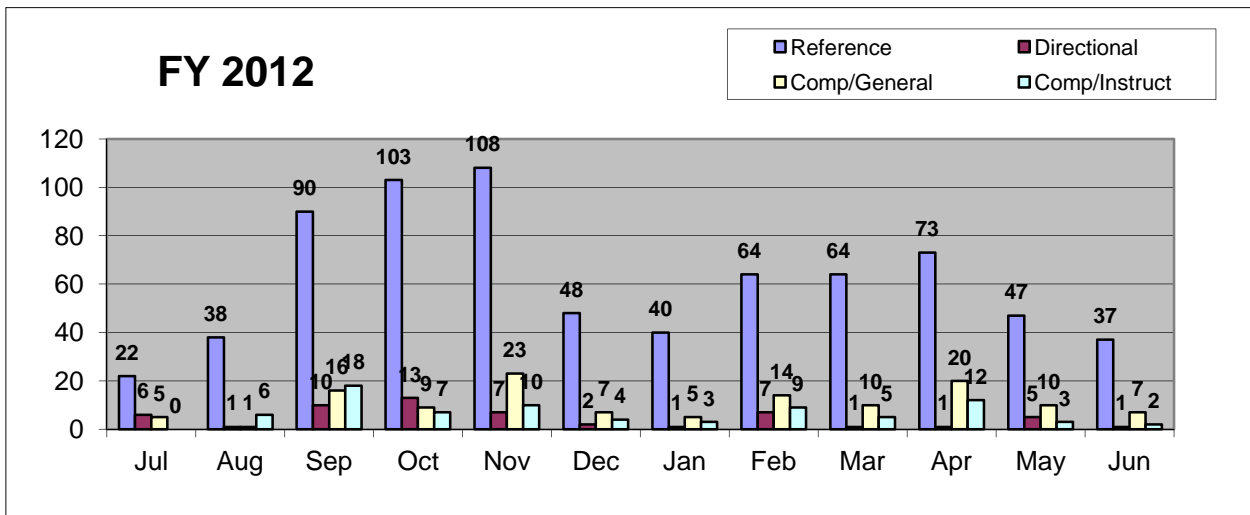

Appendix D Reference Questions Statistics

FY 2012

	Jul	Aug	Sep	Oct	Nov	Dec	Jan	Feb	Mar	Apr	May	Jun	Total
Reference	22	38	90	103	108	48	40	64	64	73	47	37	734
Directional	6	1	10	13	7	2	1	7	1	1	5	1	55
Comp/General	5	1	16	9	23	7	5	14	10	20	10	7	127
Comp/Instruct	0	6	18	7	10	4	3	9	5	12	3	2	79
Total	33	46	134	132	148	61	49	94	80	106	65	47	995

FY 2011

	Jul	Aug	Sep	Oct	Nov	Dec	Jan	Feb	Mar	Apr	May	Jun	Total
Reference	31	26	105	95	97	61	95	85	111	63	30	23	822
Directional	3	1	7	1	10	5	4	11	7	7	6	9	71
Comp/General	2	4	11	9	8	10	3	5	16	11	6	6	91
Comp/Instruct	0	2	11	4	7	4	8	3	5	7	2	2	55
Total	36	33	134	109	122	80	110	104	139	88	44	40	1039

FY 2010

	Jul	Aug	Sep	Oct	Nov	Dec	Jan	Feb	Mar	Apr	May	Jun	Total
Reference	24	25	83	75	105	46	43	45	57	78	44	49	674
Directional	7	3	6	6	5	0	3	5	3	6	2	4	50
Comp/General	1	6	12	6	4	7	7	4	5	7	0	4	63
Comp/Instruct	0	3	5	4	13	6	3	6	3	3	0	5	51
Total	32	37	106	91	127	59	56	60	68	94	46	62	838

*Did not include the many times staff showed people how to get to offices in the new Powell bldg.

FY 2009

	Jul	Aug	Sep	Oct	Nov	Dec	Jan	Feb	Mar	Apr	May	Jun	Total
Reference	36	33	87	112	70	37	44	74	71	105	31	40	740
Directional	12	6	18	5	5	0	7	8	3	11	2	3	80
Comp/General	5	5	11	6	15	9	4	8	11	18	1	4	97
Comp/Instruct	0	0	13	12	3	5	5	4	3	0	1	0	46
Total	53	44	129	135	93	51	60	94	88	134	35	47	963

FY2008

	Jul	Aug	Sep	Oct	Nov	Dec	Jan	Feb	Mar	Apr	May	Jun	Total
Reference	30	20	114	112	101	42	23	45	76	88	45	31	727
Directional	0	0	23	19	7	1	3	2	7	5	6	5	78
Comp/General	0	0	5	10	11	6	3	3	7	14	11	1	71
Comp/Instruct	0	1	7	6	11	4	0	5	11	13	3	1	62
Total	30	21	149	147	130	53	29	55	101	120	65	38	938