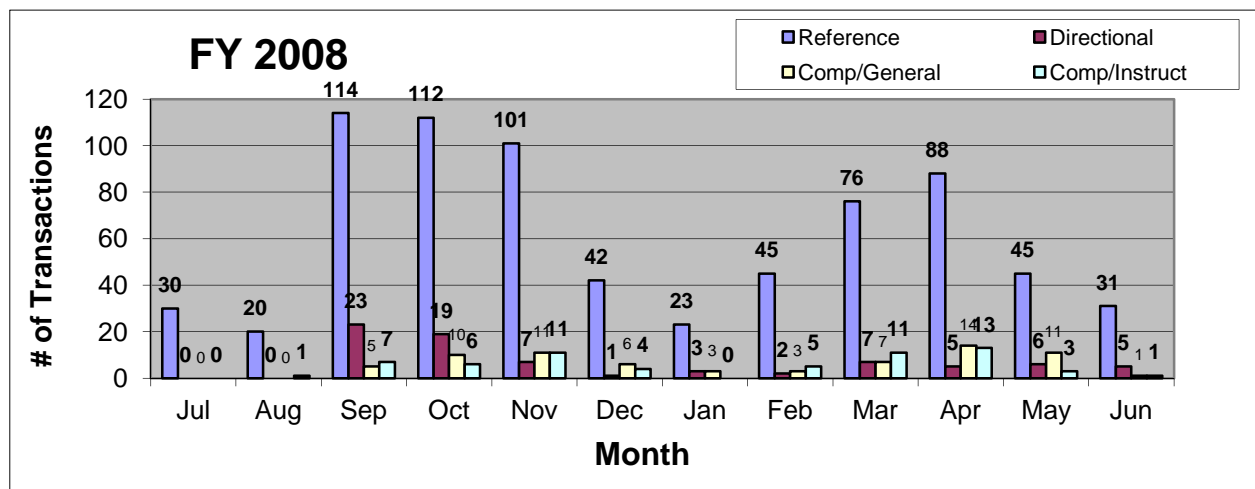

*Did not include the many times staff showed people how to get to offices in the new Powell bldg.

FY 2009

	Jul	Aug	Sep	Oct	Nov	Dec	Jan	Feb	Mar	Apr	May	Jun	Total
Reference	36	33	87	112	70	37	44	74	71	105	31	40	740
Directional	12	6	18	5	5	0	7	8	3	11	2	3	80
Comp/General	5	5	11	6	15	9	4	8	11	18	1	4	97
Comp/Instruct	0	0	13	12	3	5	5	4	3	0	1	0	46
Total	53	44	129	135	93	51	60	94	88	134	35	47	963

FY2008

	Jul	Aug	Sep	Oct	Nov	Dec	Jan	Feb	Mar	Apr	May	Jun	Total
Reference	30	20	114	112	101	42	23	45	76	88	45	31	727
Directional	0	0	23	19	7	1	3	2	7	5	6	5	78
Comp/General	0	0	5	10	11	6	3	3	7	14	11	1	71
Comp/Instruct	0	1	7	6	11	4	0	5	11	13	3	1	62
Total	30	21	149	147	130	53	29	55	101	120	65	38	938