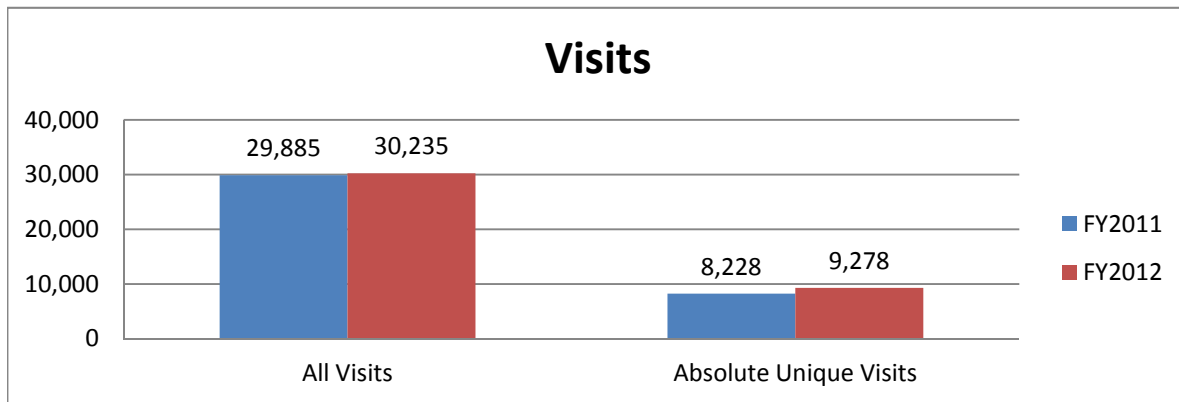

Appendix E
Blake Library Web Site Statistics
 Through Google Analytics

Description	FY2010	FY2011	FY2012	% difference
All Visits	31,207	29,885	30,235	1%
Absolute Unique Visits	8,622	8,228	9,278	1%
Pages/Visit	2.01	2.06	2.36	13%
New Visits	26.30%	25.35%	30.15%	15%
Main Page - Visits	33,622	33,421	33,944	19%
Main Page - Top Landing Visits	24,889	24,377	23,108	2%
Pageviews	62,705	61,624	71,450	16%
Unique Pageviews	48,831	47,344	49,720	5%

Top Pages viewed (numbers reflect total pageviews)

Top Six Pages Viewed FY2011:	FY2011	FY2012
Tutorials	1,677	3,303
Resources/Serials (sersol)	1,115	3,419
Staff and Hours	1,039	1,136
Citation Guides	518	258
Library/About	447	800
Serial Killers Annotated Bibliography	341	381