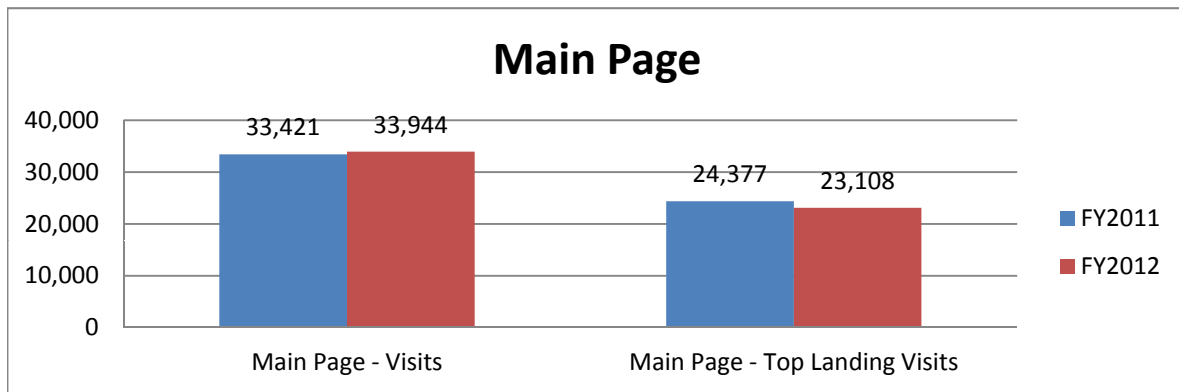

Appendix E
Blake Library Web Site Statistics
 Through Google Analytics

Description	FY2010	FY2011	FY2012	% difference
All Visits	31,207	29,885	30,235	1%
Absolute Unique Visits	8,622	8,228	9,278	1%
Pages/Visit	2.01	2.06	2.36	13%
New Visits	26.30%	25.35%	30.15%	15%
Main Page - Visits	33,622	33,421	33,944	19%
Main Page - Top Landing Visits	24,889	24,377	23,108	2%
Pageviews	62,705	61,624	71,450	16%
Unique Pageviews	48,831	47,344	49,720	5%

Top Pages viewed (numbers reflect total pageviews)

Top Six Pages Viewed FY2011:	FY2011	FY2012
Tutorials	1,677	3,303
Resources/Serials (sersol)	1,115	3,419
Staff and Hours	1,039	1,136
Citation Guides	518	258
Library/About	447	800
Serial Killers Annotated Bibliography	341	381