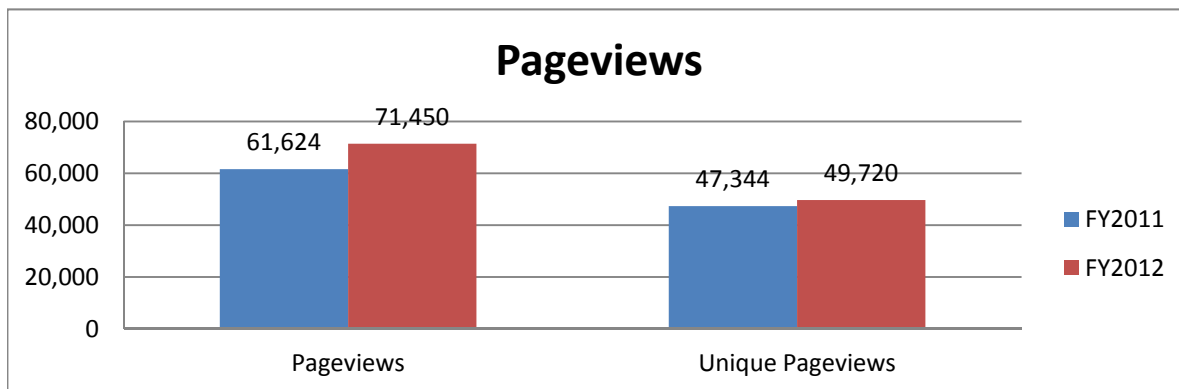

Appendix E
Blake Library Web Site Statistics
 Through Google Analytics

Description	FY2010	FY2011	FY2012	% difference
All Visits	31,207	29,885	30,235	1%
Absolute Unique Visits	8,622	8,228	9,278	1%
Pages/Visit	2.01	2.06	2.36	13%
New Visits	26.30%	25.35%	30.15%	15%
Main Page - Visits	33,622	33,421	33,944	19%
Main Page - Top Landing Visits	24,889	24,377	23,108	2%
Pageviews	62,705	61,624	71,450	16%
Unique Pageviews	48,831	47,344	49,720	5%

Top Pages viewed (numbers reflect total pageviews)

Top Six Pages Viewed FY2011:	FY2011	FY2012
Tutorials	1,677	3,303
Resources/Serials (sersol)	1,115	3,419
Staff and Hours	1,039	1,136
Citation Guides	518	258
Library/About	447	800
Serial Killers Annotated Bibliography	341	381