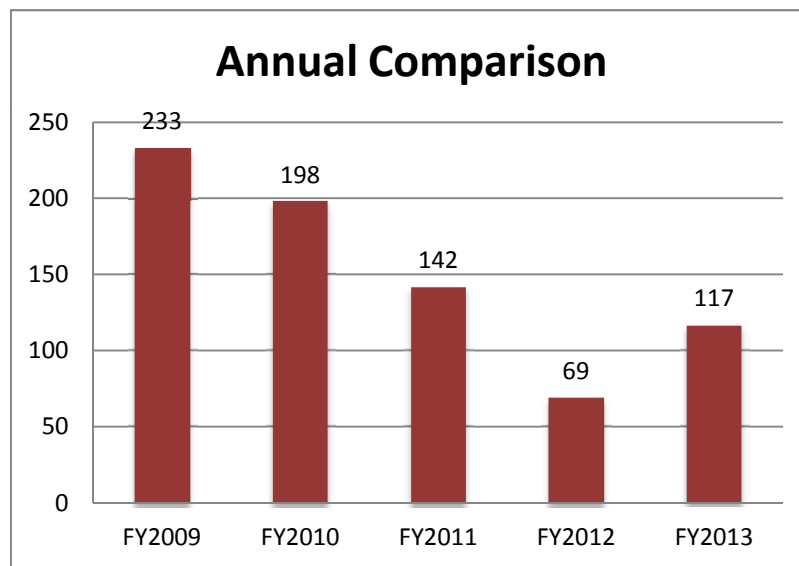

BioOne Science Database Full Text Requests

	FY2009	FY2010	FY2011	FY2012	FY2013
Jul, 2012	0	3	2	0	8
Aug	8	3	2	14	0
Sep	57	25	6	23	3
Oct	63	14	24	8	16
Nov	14	8	9	0	2
Dec	1	58	27	1	9
Jan	1	22	23	0	0
Feb	25	45	19	0	21
Mar	13	6	11	11	5
Apr	34	7	10	7	19
May	6	6	6	3	34
Jun, 2013	11	1	3	2	0
Total	233	198	142	69	117

Type	2010	2011	2012	2013	% Diff
Searches	477	300	171	429	151%
Sessions	298	250	144	163	13%