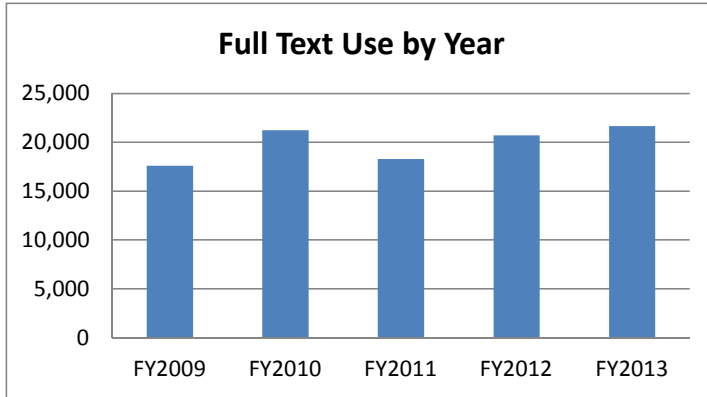

Collections auto access via other databases:	FY2013 Searches	FY2013 Sessions	FY2012 Sessions	% Diff.
Business Videos	2238	467	520	-10.2%
Company Information	2238	467	190	145.8%
Image Collection	20771	5026	4,213	19.3%
Image Quick View Collection	0	183	167	9.6%
Index to Printed Music	N/A	N/A	80	N/A
MarketLine/Life Sci. Analytics Co.Profiles	2238	467	519	-10.0%

These collections cannot be counted with the lists above because patrons are not able to choose them. To include these collections would skew our analysis on patron behavior.

Full Text by Year

Year	Full Text Uses
FY2009	17,586
FY2010	21,247
FY2011	18,280
FY2012	20,714
FY2013	21,657
% change:	5%