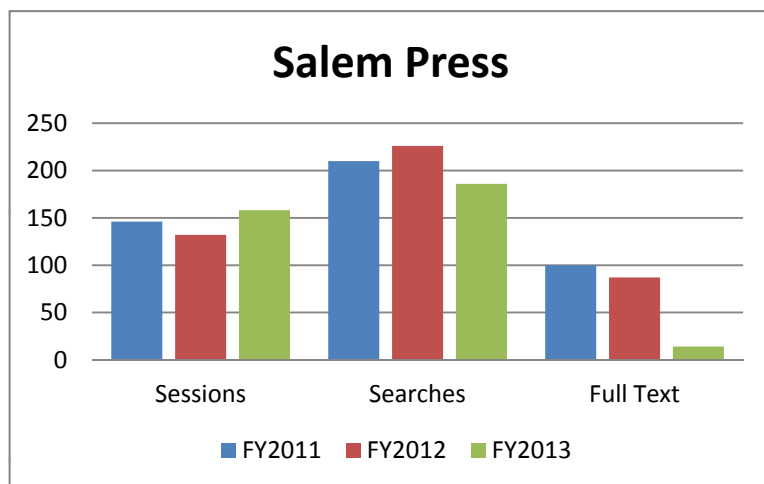

Logins/Sessions represent the number of times a patron/user entered a database.

*New or changed companies (AHFS used to be Lexi-Pals)

Upgraded**

	FY2012		FY2013	
	Sessions	Searches	Sessions	Searches
Sociological Databases (system)	4,973	13,909	5,170	11,297
SocINDEX w/FT (FK)	755	2,777	480	1833
UMFK % of System Total	15.2%	20.0%	9.3%	16.2%

Annual % Comparison of UMFK's Database Use In the UM System

Other Shared Databases

CSA/Proquest (Sociological Abstracts...)

	FY2011	FY2012	FY2013
Sessions	1021	771	481
Searches	3082	1262	974
Full Text	579	873	728

Salem Press Collection

	FY2011	FY2012	FY2013
Sessions	146	132	158
Searches	210	226	186
Full Text	100	87	14

*Collection consists of:

Musicians and Composers of the Twentieth Century (most results)
and various historical collections.