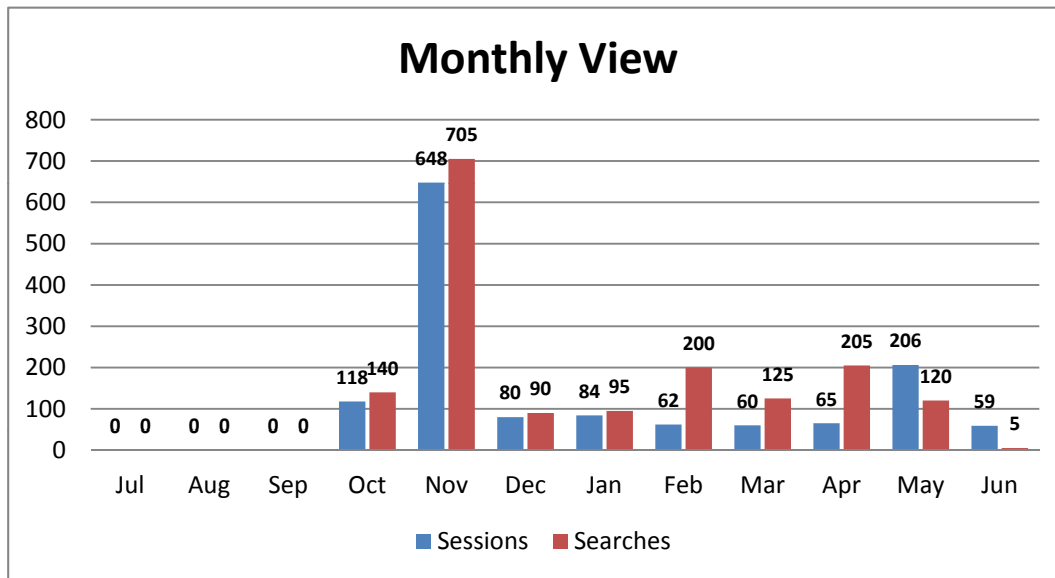

Films on Demand FY2013

	Sessions	Searches
Jul	0	0
Aug	0	0
Sep	0	0
Oct	118	140
Nov	648	705
Dec	80	90
Jan	84	95
Feb	62	200
Mar	60	125
Apr	65	205
May	206	120
Jun	59	5
	1382	1685

FY2013	
Sessions	1,382
Searches	1,685
#Views by Subject	7,280