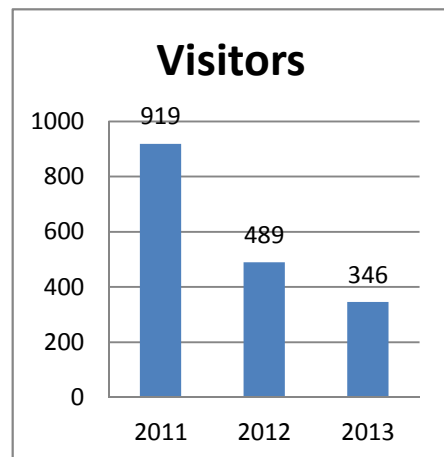

Visitors	2011	2012	2013	% Diff
Jun, 2013	68	26	24	-8%
May	64	23	43	87%
Apr	87	44	39	-11%
Mar	76	28	34	21%
Feb	91	39	37	-5%
Jan	107	23	22	-4%
Dec	57	55	27	-51%
Nov	78	54	31	-43%
Oct	83	43	35	-19%
Sep	83	53	22	-58%
Aug	73	37	19	-49%
Jul, 2012	52	64	13	-80%
Total	919	489	346	-29%