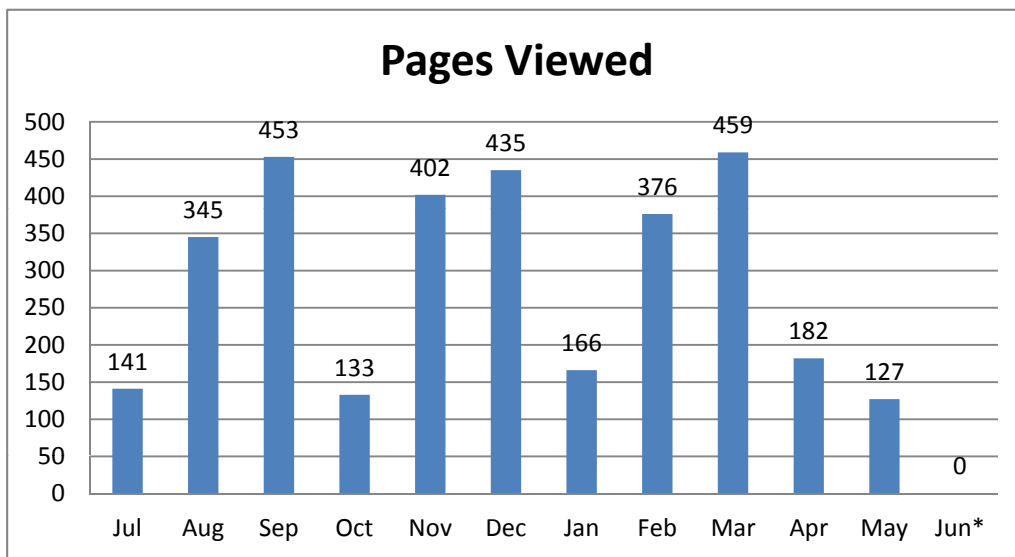

FY2013	
Sessions	1,382
Searches	1,685
#Views by Subject	7,280

Films on Demand Views by Subject

Subject	Total Views
Health & Medicine	1276
Psychology	806
Business & Economics	771
Computers & Technology	708
Sociology	644
Biology	537
Environmental Science	379
Criminal Justice	337
History	278
Education	266
Philosophy & Religion	198
Family & Consumer Sciences	151
Physical Science	120
Geography	117
Earth Science	116
Guidance & Counseling	104
Anthropology	89
Political Science	79
Area Studies	58
Art & Architecture	53
English & Language Arts	50
Careers & Job Search	42
Technical Education	41
Communication	34
Mathematics	12
Music & Dance	7
World Languages	6
Archival Films & Newsreels	1

7280

Ebrary: Ebook Database FY2013

	Pages viewed	Unique Docs	User Sessions	Section Requests	Searches
Jul	141	10	12	151	
Aug	345	7	9	337	
Sep	453	22	27	537	
Oct	133	19	24	125	
Nov	402	28	34	397	
Dec	435	21	27	426	
Jan	166	6	9	158	
Feb	376	14	21	354	27
Mar	459	23	35	445	35
Apr	182	26	31	195	6
May	127	7	9	121	3
Jun*	0	0	0	0	0
Total	3,219	183	238	3,246	71