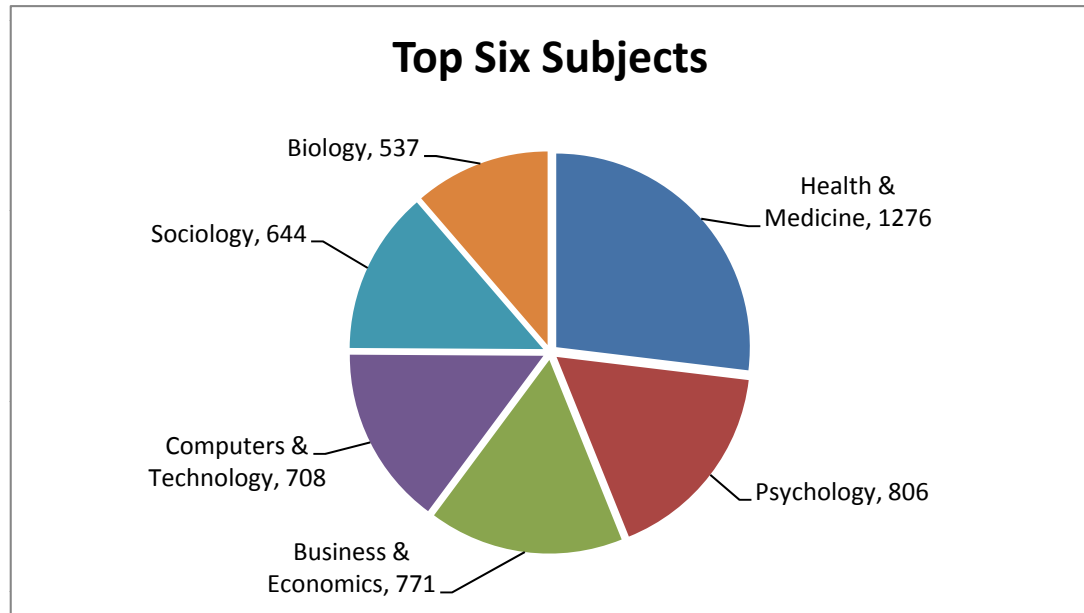

Films on Demand Views by Subject

Subject	Total Views
Health & Medicine	1276
Psychology	806
Business & Economics	771
Computers & Technology	708
Sociology	644
Biology	537
Environmental Science	379
Criminal Justice	337
History	278
Education	266
Philosophy & Religion	198
Family & Consumer Sciences	151
Physical Science	120
Geography	117
Earth Science	116
Guidance & Counseling	104
Anthropology	89
Political Science	79
Area Studies	58
Art & Architecture	53
English & Language Arts	50
Careers & Job Search	42
Technical Education	41
Communication	34
Mathematics	12
Music & Dance	7
World Languages	6
Archival Films & Newsreels	1

7280