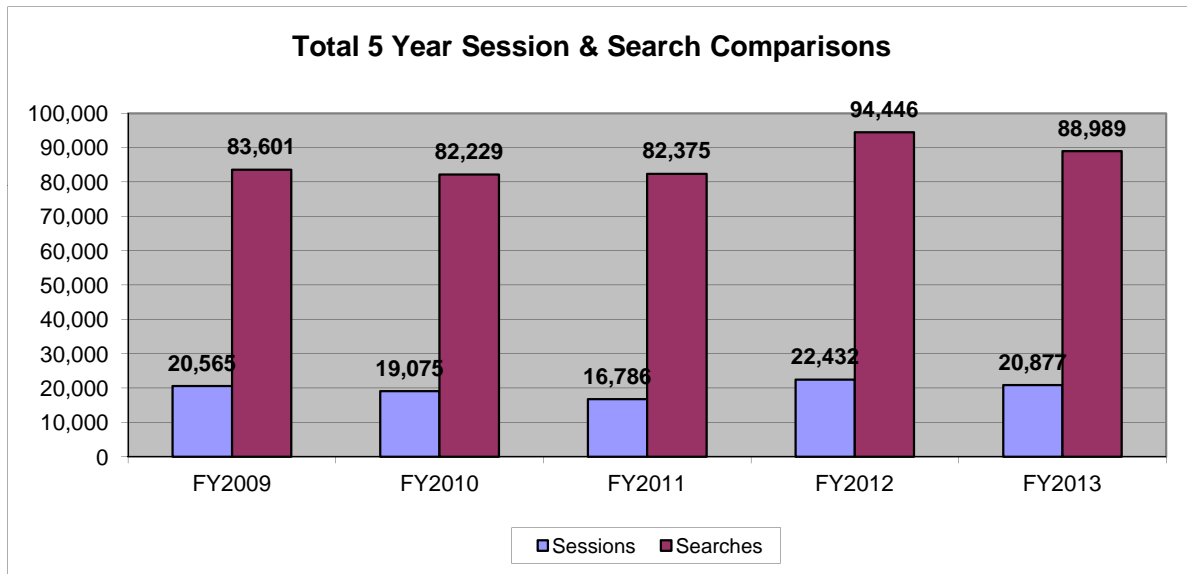

FY2013	FY2012	% Difference
Sessions	20,877	22,432	-7%
Searches	88,989	94,446	-6%

The five year comparison does not take into account the database changes from year to year.