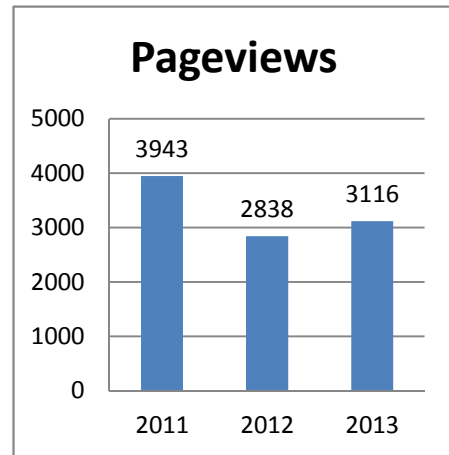

Chronicle of Higher Education - Statistics

Pageviews	2011	2012	2013	% Diff
Jun, 2013	213	126	160	27%
May	318	193	410	112%
Apr	405	368	421	14%
Mar	385	188	439	134%
Feb	449	341	301	-12%
Jan	404	215	204	-5%
Dec	336	197	424	115%
Nov	338	204	339	66%
Oct	340	238	160	-33%
Sep	305	275	108	-61%
Aug	264	208	93	-55%
Jul, 2012	186	285	57	-80%
Total	3943	2838	3116	10%