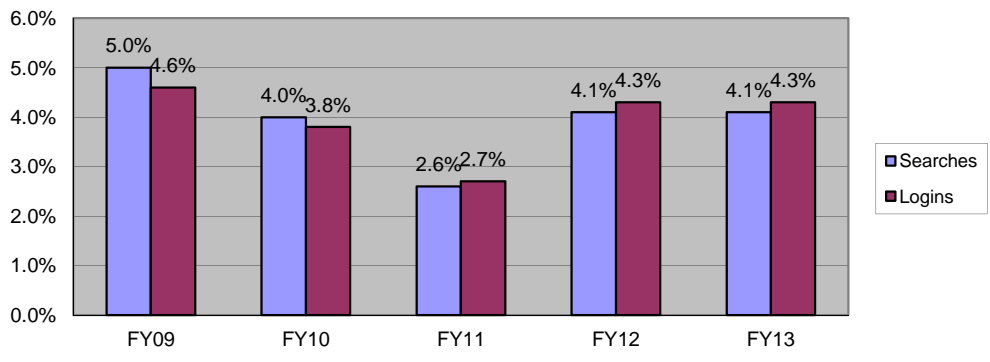

Annual % Comparison of UMFK's Database Use In the UM System

Other Shared Databases

CSA/Proquest (Sociological Abstracts...)

	FY2011	FY2012	FY2013
Sessions	1021	771	481
Searches	3082	1262	974
Full Text	579	873	728

Salem Press Collection

	FY2011	FY2012	FY2013
Sessions	146	132	158
Searches	210	226	186
Full Text	100	87	14

*Collection consists of:

Musicians and Composers of the Twentieth Century (most results)
and various historical collections.