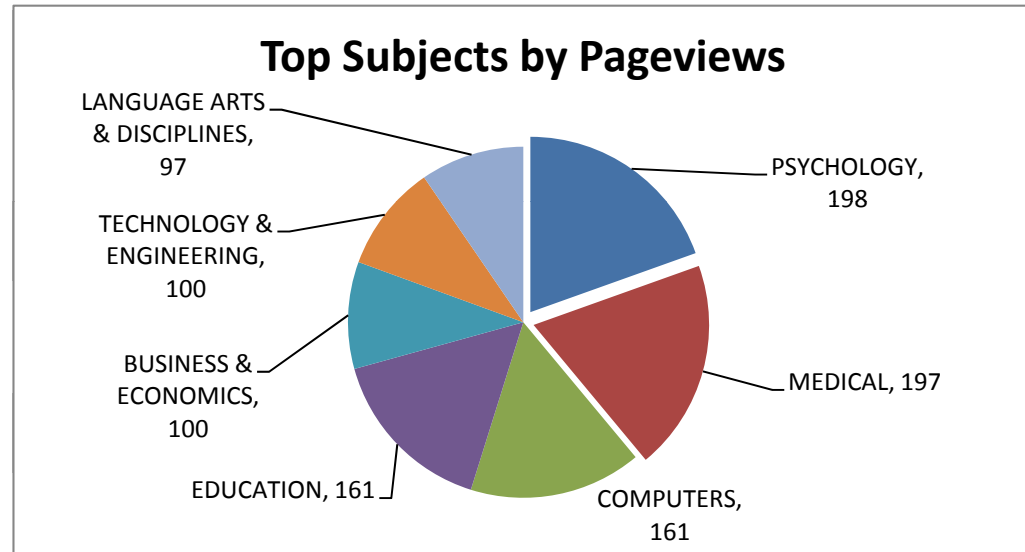

Ebrary Books by Subject FY2013

Subjects	Pages Viewed	User Sessions
PSYCHOLOGY	198	13
MEDICAL	197	11
COMPUTERS	161	11
EDUCATION	161	10
BUSINESS & ECONOMICS	100	9
TECHNOLOGY & ENGINEERING	100	7
LANGUAGE ARTS & DISCIPLINES	97	5
LAW	68	6
SOCIAL SCIENCE	67	8
RELIGION	65	3
PERFORMING ARTS	59	3
FAMILY & RELATIONSHIPS	55	2
ART	38	2
HISTORY	38	4
SCIENCE	31	2
LITERARY CRITICISM	30	1
POETRY	29	2
HEALTH & FITNESS	24	2
PHILOSOPHY	16	1
POLITICAL SCIENCE	14	4
BODY, MIND & SPIRIT	11	2
BIOGRAPHY & AUTOBIOGRAPHY	5	1
LITERARY COLLECTIONS	5	1
JUVENILE NONFICTION	1	1
SPORTS & RECREATION	1	1