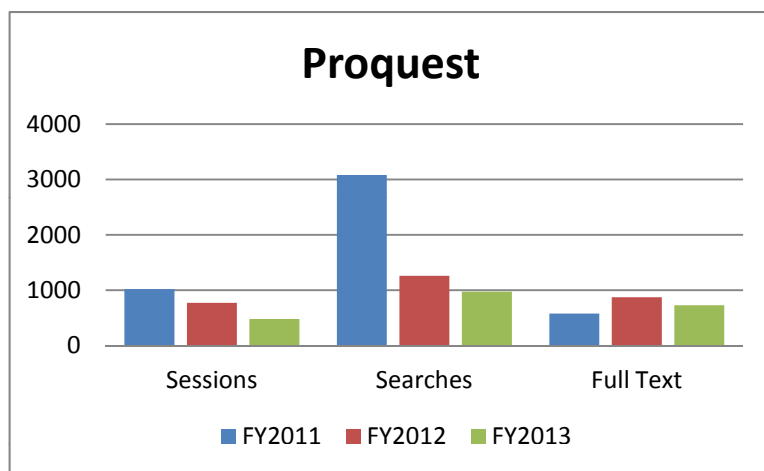

Logins/Sessions represent the number of times a patron/user entered a database.

*New or changed companies (AHFS used to be Lexi-Pals)

Upgraded**

	FY2012		FY2013	
	Sessions	Searches	Sessions	Searches
Sociological Databases (system)	4,973	13,909	5,170	11,297
SocINDEX w/FT (FK)	755	2,777	480	1833
UMFK % of System Total	15.2%	20.0%	9.3%	16.2%

Annual % Comparison of UMFK's Database Use In the UM System

Other Shared Databases

CSA/Proquest (Sociological Abstracts...)

	FY2011	FY2012	FY2013
Sessions	1021	771	481
Searches	3082	1262	974
Full Text	579	873	728

Salem Press Collection

	FY2011	FY2012	FY2013
Sessions	146	132	158
Searches	210	226	186
Full Text	100	87	14

*Collection consists of:

Musicians and Composers of the Twentieth Century (most results)
and various historical collections.