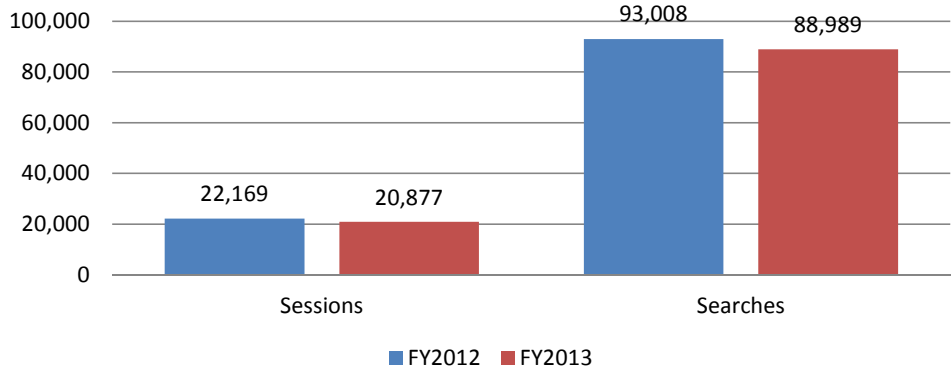

These collections cannot be counted with the lists above because patrons are not able to choose them. To include these collections would skew our analysis on patron behavior.

Year	Full Text Uses
FY2009	17,586
FY2010	21,247
FY2011	18,280
FY2012	20,714
FY2013	21,657
% change:	5%

	FY2013	FY2012	% Difference
Sessions	20,877	22,432	-7%
Searches	88,989	94,446	-6%

The five year comparison does not take into account the database changes from year to year.

Current Year to Previous Year Comparison (using this year's databases only)