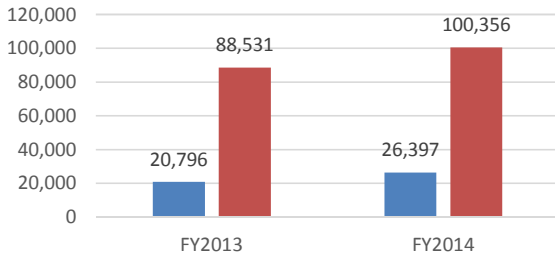

Current Year to Previous Year Comparison (using this year's databases only)

	FY2013	FY2014	% Difference
Sessions	20,796	26,397	27%
Searches	88,531	100,356	13%