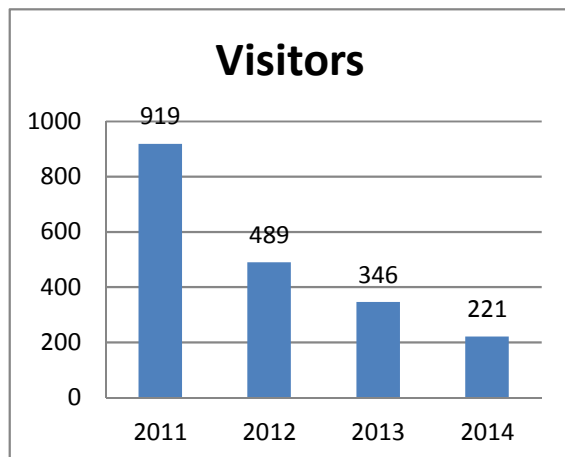

Visitors	2011	2012	2013	2014	% Diff
Jun	68	26	24	18	-25%
May	64	23	43	13	-70%
Apr	87	44	39	25	-36%
Mar	76	28	34	16	-53%
Feb	91	39	37	24	-35%
Jan	107	23	22	21	-5%
Dec	57	55	27	19	-30%
Nov	78	54	31	14	-55%
Oct	83	43	35	26	-26%
Sep	83	53	22	21	-5%
Aug	73	37	19	9	-53%
Jul	52	64	13	15	15%
Total	919	489	346	221	-36%