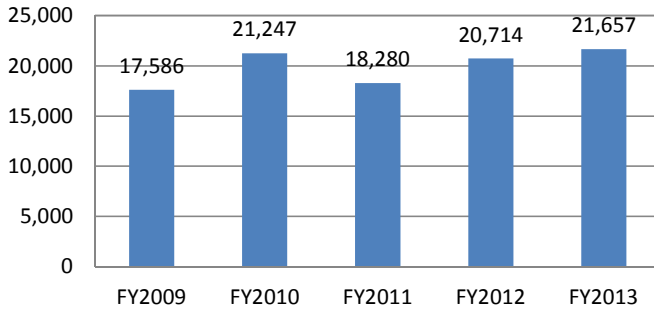

Collections auto access via other databases:	FY2014 Searches	FY2014 Sessions	FY2013 Sessions	% Diff.
Business Videos	2,148	508	467	8.8%
Company Information	2,148	508	467	8.8%
Hobbies & Crafts Video Collection	924	213	81	163.0%
Image Collection	23,387	5,946	5,026	18.3%
Image Quick View Collection	662	271	183	48.1%
MarketLine/Life Sci. Analytics Co.Profiles	2,148	508	467	8.8%

These collections cannot be counted with the lists above because patrons are not able to choose them. To include these collections would skew our analysis on patron behavior.

Current Year to Previous Year Comparison (using this year's databases only)

	FY2013	FY2014	% Difference
Sessions	20,796	26,397	27%
Searches	88,531	100,356	13%

Full Text Use by Year

Full Text by Year	
FY2009	17,586
FY2010	21,247
FY2011	18,280
FY2012	20,714
FY2013	21,657
FY2014	23,492
% change:	8%