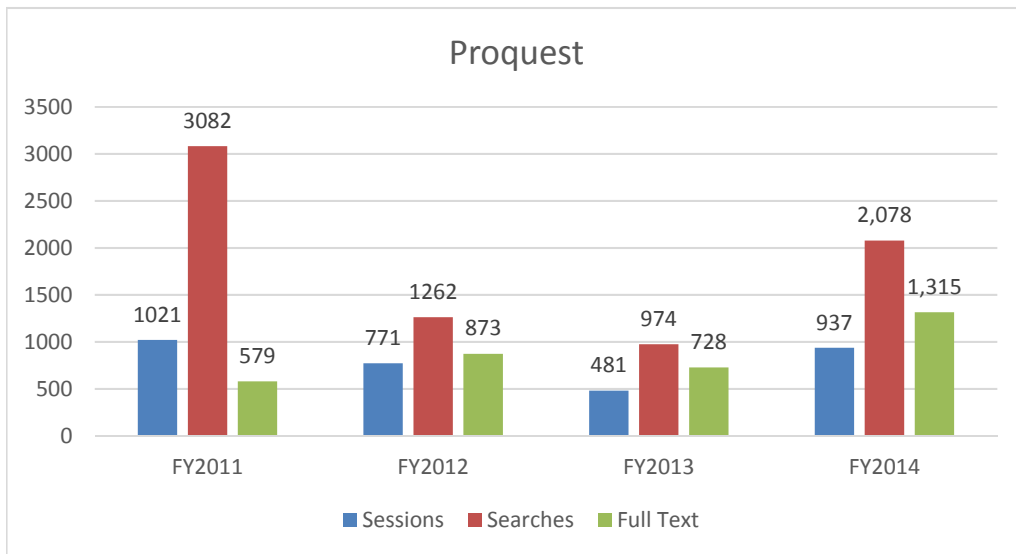

Other Shared Databases

Proquest Collection

	FY2011	FY2012	FY2013	FY2014
Sessions	1021	771	481	937
Searches	3082	1262	974	2,078
Full Text	579	873	728	1,315
Abst/Citations				748

Proquest Criminal Justice (part of the above data)

Sessions				N/A
Searches				803
Full Text				942
Abst/Citations				364

Salem Press Collection no longer used