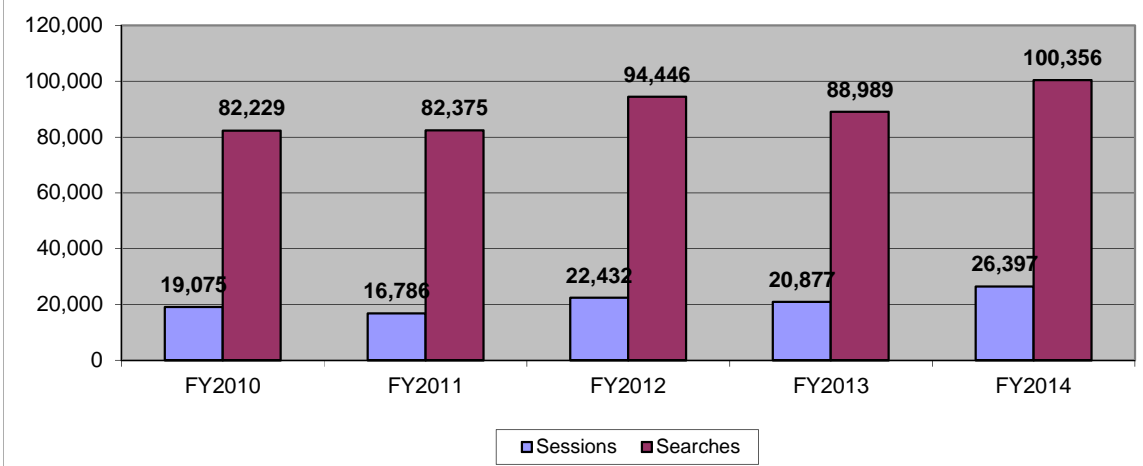

Total 5 Year Session & Search Comparisons

	FY2013	FY2014	% diff
Sessions	20,877	26,397	26%
Searches	88,989	100,356	13%