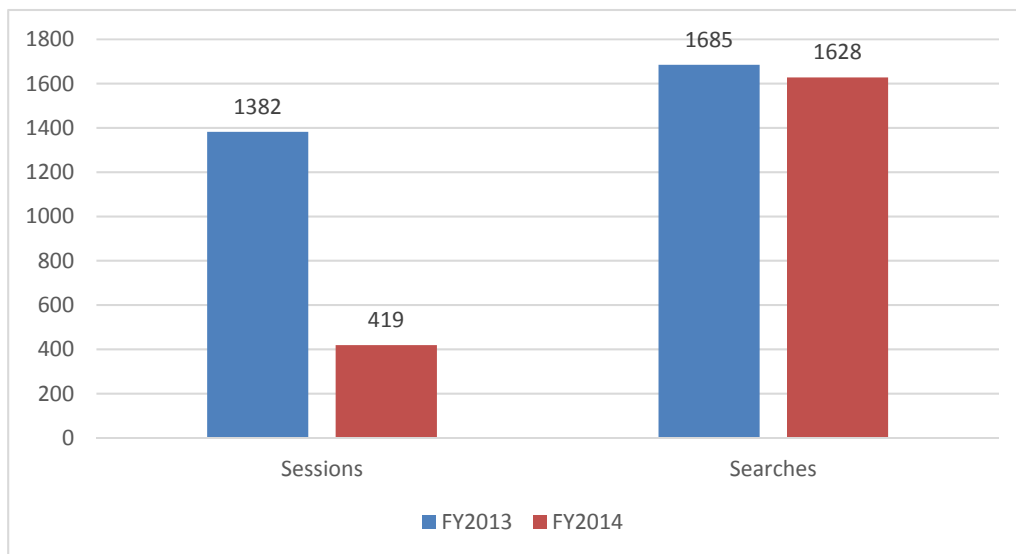

Films on Demand FY2014

	Sessions	Searches
Jul	21	175
Aug	77	145
Sep	57	225
Oct	27	124
Nov	23	175
Dec	70	164
Jan	15	100
Feb	25	140
Mar	12	128
Apr	9	12
May	26	60
Jun	57	180
	419	1628

year	FY2013	FY2014	% diff
Sessions	1382	419	-70%
Searches	1685	1628	-3%