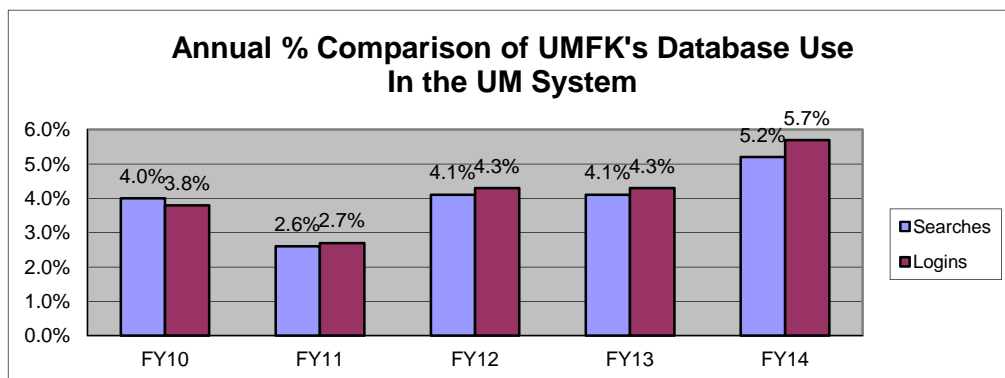

Logins/Sessions represent the number of times a patron/user entered a database.