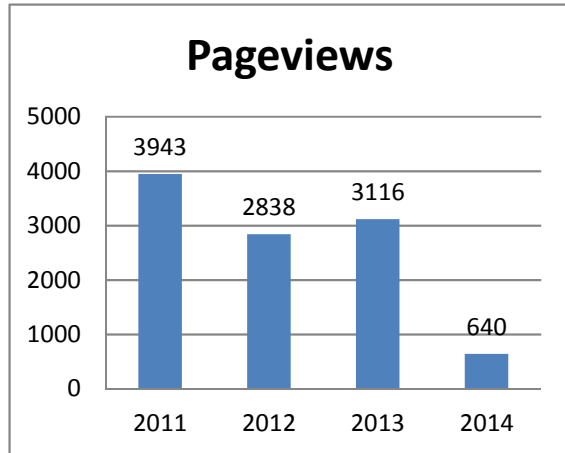

Chronicle of Higher Education - Statistics

Pageviews	2011	2012	2013	2014	% Diff
Jun	213	126	160	51	-68%
May	318	193	410	40	-90%
Apr	405	368	421	78	-81%
Mar	385	188	439	23	-95%
Feb	449	341	301	65	-78%
Jan	404	215	204	49	-76%
Dec	336	197	424	37	-91%
Nov	338	204	339	24	-93%
Oct	340	238	160	101	-37%
Sep	305	275	108	72	-33%
Aug	264	208	93	53	-43%
Jul	186	285	57	47	-18%
Total	3943	2838	3116	640	-79%