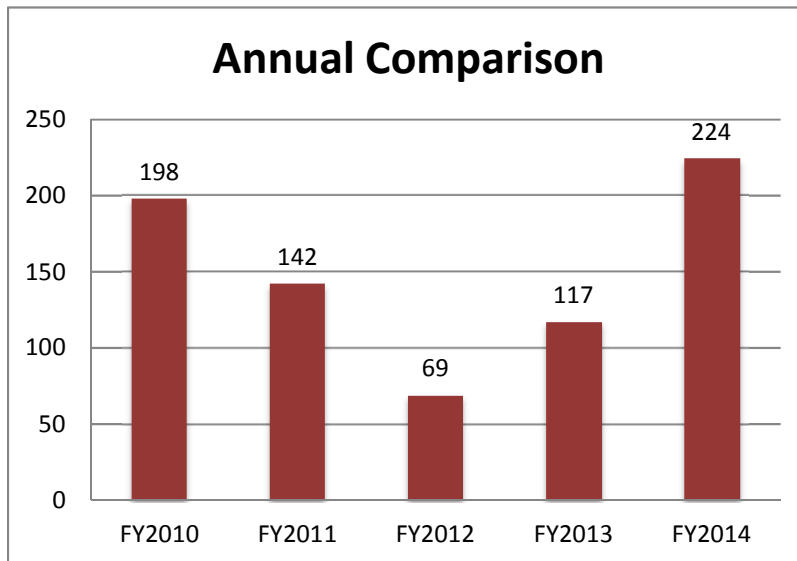

BioOne Science Database Full Text Requests

	FY2010	FY2011	FY2012	FY2013	FY2014
Jul	3	2	0	8	109
Aug	3	2	14	0	5
Sep	25	6	23	3	2
Oct	14	24	8	16	7
Nov	8	9	0	2	6
Dec	58	27	1	9	37
Jan	22	23	0	0	5
Feb	45	19	0	21	21
Mar	6	11	11	5	6
Apr	7	10	7	19	15
May	6	6	3	34	10
Jun	1	3	2	0	1
Total	198	142	69	117	224

Type	2010	2011	2012	2013	2014	% Diff
Searches	477	300	171	429	339	-21%
Sessions	298	250	144	163	N/A	N/A

2014: BioOne no longer reports Sessions.