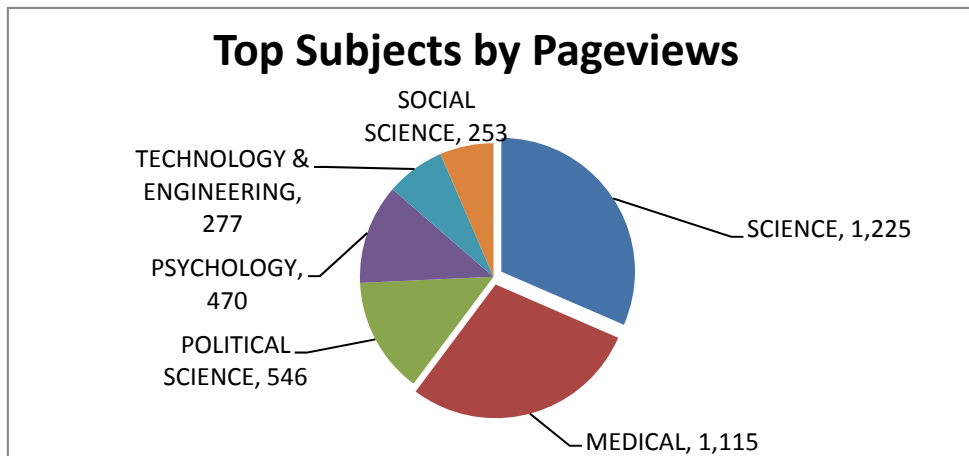

Ebrary Books by Subject

Subjects	Pages Viewed	User Sessions	Pages Printed	Full Title Downloads
SCIENCE	1,225	39	23	9
MEDICAL	1,115	107	28	11
POLITICAL SCIENCE	546	38	219	4
PSYCHOLOGY	470	33	29	0
TECHNOLOGY & ENGINEERING	277	9	24	0
SOCIAL SCIENCE	253	31	24	0
BUSINESS & ECONOMICS	232	16	19	1
HISTORY	193	38	252	1
LAW	180	10	0	0
NATURE	128	5	0	0
COMPUTERS	114	13	0	22
STUDY AIDS	80	4	0	0
MATHEMATICS	65	4	0	0
DRAMA	55	2	0	0
PERFORMING ARTS	44	8	1	5
POETRY	32	1	0	0
PHILOSOPHY	18	4	0	0
EDUCATION	13	5	0	0
NON-CLASSIFIABLE	12	2	0	0
RELIGION	11	3	0	0
SELF-HELP	11	1	0	0
BIOGRAPHY & AUTOBIOGRAPHY	8	3	0	0
GAMES	8	1	0	0
MUSIC	8	1	0	0
HEALTH & FITNESS	6	3	0	0
FOREIGN LANGUAGE STUDY	2	1	0	0
LANGUAGE ARTS & DISCIPLINES	2	1	0	0
UNSPECIFIED	2	1	0	0