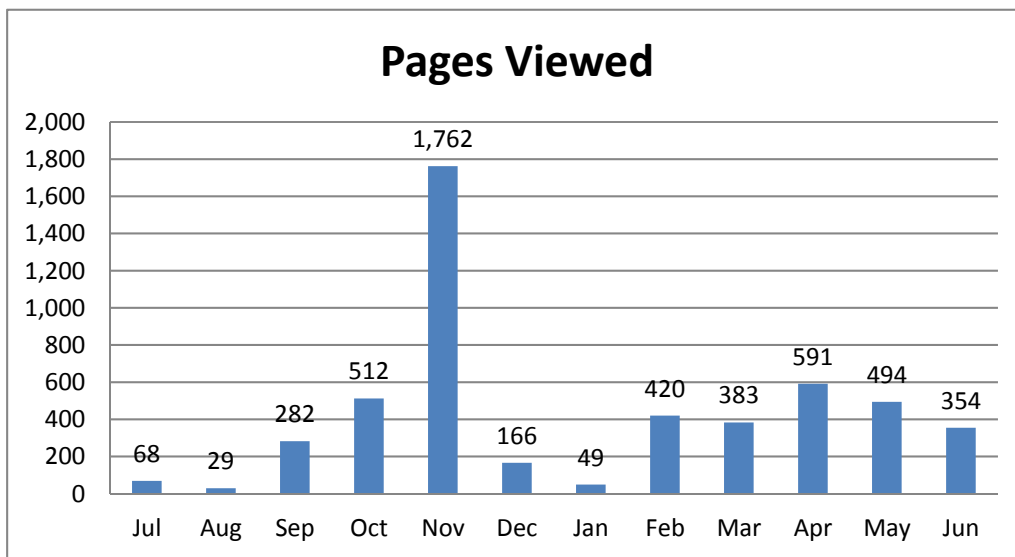

Ebrary: Ebook Database FY2014

	Pages viewed	Unique Docs	User Sessions	Section Requests	Searches
Jul	68	0	16	97	1
Aug	29	2	2	28	2
Sep	282	15	19	265	12
Oct	512	40	55	515	2
Nov	1,762	46	83	1,792	8
Dec	166	18	23	275	0
Jan	49	9	10	48	1
Feb	420	19	21	397	3
Mar	383	17	25	381	1
Apr	591	38	72	597	29
May	494	10	18	548	5
Jun	354	27	40	357	12
Total	5,110	241	384	5,300	76

*No data was provided for June

	Pages viewed	Unique Docs	User Sessions	Section Requests	Searches
FY2014	5,110	241	384	5,300	76
FY2013	3,219	183	238	3,246	71