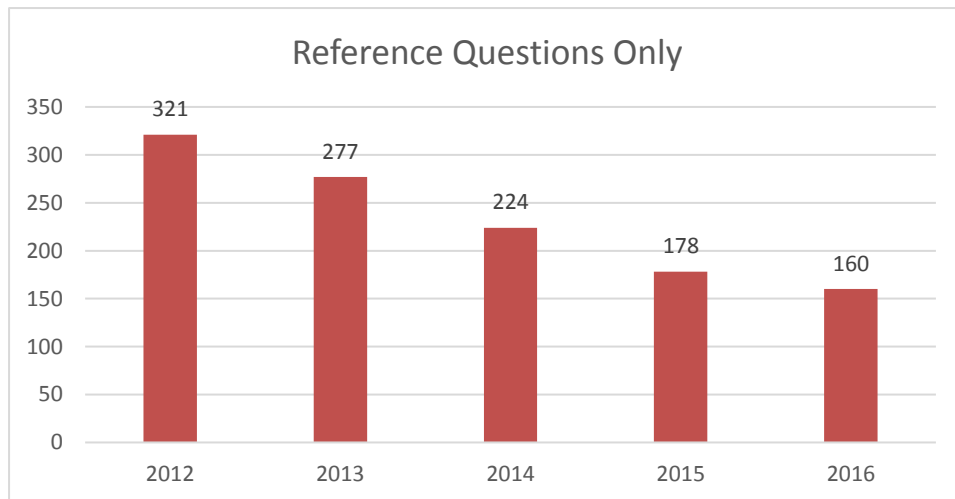

FY 2012	Jul	Aug	Sep	Oct	Nov	Dec	Jan	Feb	Mar	Apr	May	Jun	Total
Reference	22	38	90	103	108	48	40	64	64	73	47	37	734
Directional	6	1	10	13	7	2	1	7	1	1	5	1	55
Comp/General	5	1	16	9	23	7	5	14	10	20	10	7	127
Comp/Instruct	0	6	18	7	10	4	3	9	5	12	3	2	79
Total	33	46	134	132	148	61	49	94	80	106	65	47	995

Blake Library Service Points

Quest. Type Total

YEAR	Gen	Ref	IT	Total
2012	333	321	189	843
2013	393	277	219	889
2014	305	224	143	672
2015	275	178	215	668
2016	338	160	291	789

FY2016

	Gen	Ref	IT	Total
Circulation Desk	131	108	144	383
Tech Serv/Cat	111	42	49	202
Acq/Serials	96	10	98	204
Total All	338	160	291	789