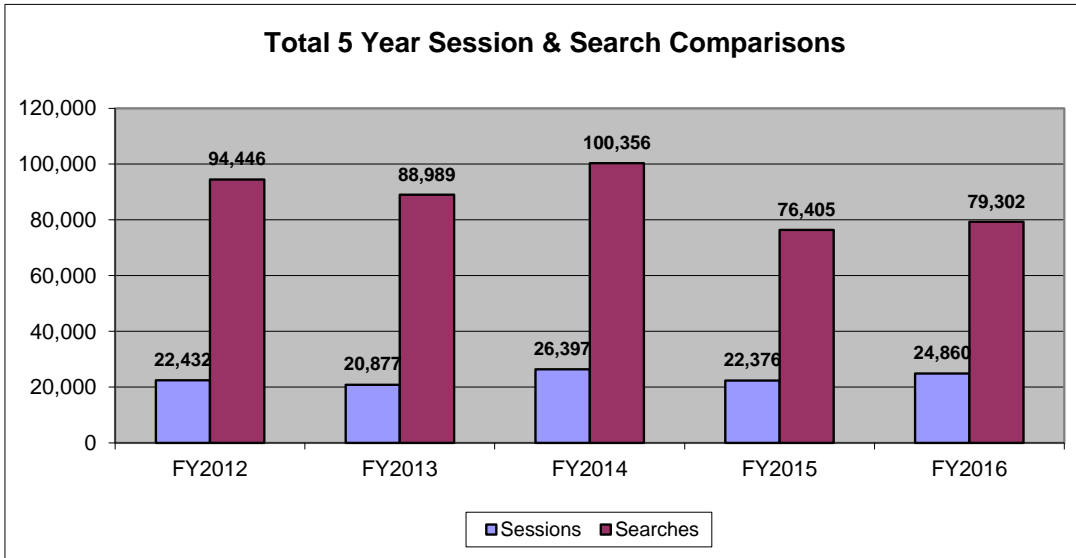

Full Text by Year	
FY2012	20,714
FY2013	21,657
FY2014	23,492
FY2015	20,130
FY2016	22,241
% change:	10%

The following data compares this year's database statistics to previous year's statistics without taking into account the database changes. This means percentage differences shown above when comparing databases may be different than what is shown below.