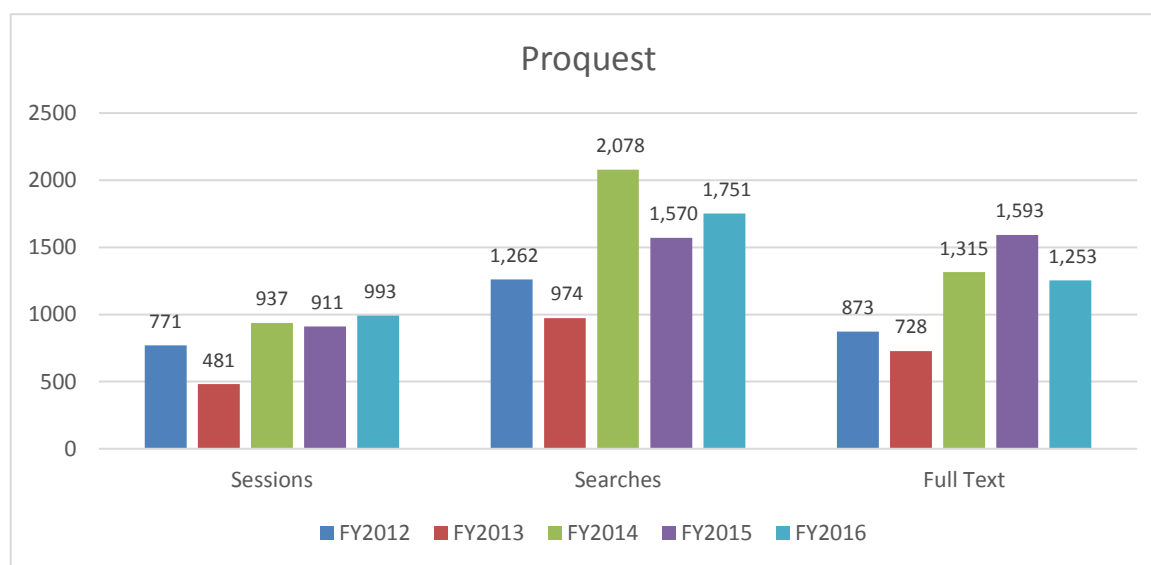

COUNTER Reports

Proquest All

	FY2015	FY2016	% Diff
Result Clicks	949	1,188	25%
Record Views	495	564	14%

COUNTER Reports

Proquest Criminal Justice only

	FY2014	FY2015	FY2016	% Diff
Result Clicks	622	474	529	12%
Record Views	105	90	88	-2%
Regular Searches	803	628	583	-7%