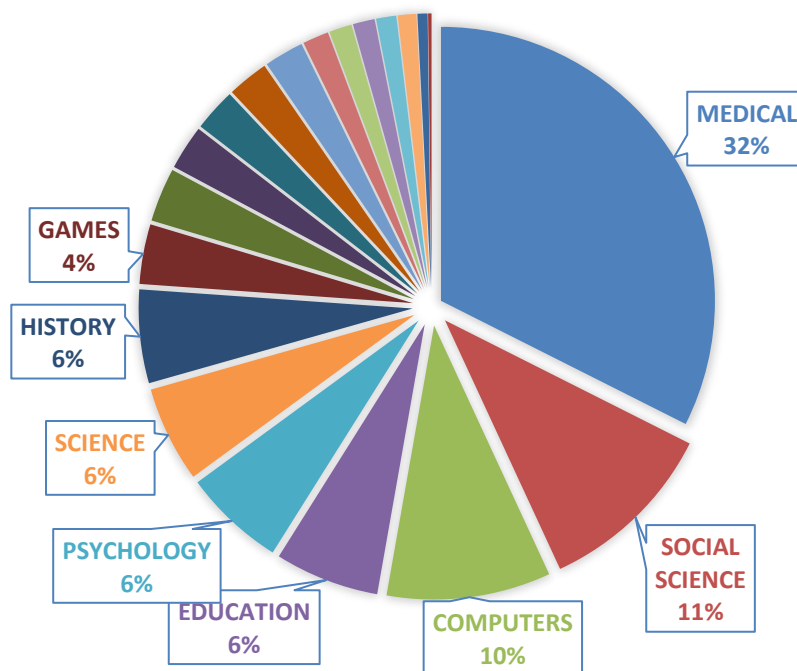

COUNTER REPORTS - Annual View

	Result Clicks	Searches
FY2016	9	110
FY2015	16	165
FY2014	-	76
FY2013	-	71

Ebrary Books by Subject - FY2016

Subjects	Pages Viewed
MEDICAL	653
SOCIAL SCIENCE	215
COMPUTERS	195
EDUCATION	124
PSYCHOLOGY	121
SCIENCE	114
HISTORY	111
GAMES	71
LITERARY CRITICISM	64
ART	53
POLITICAL SCIENCE	51
BUSINESS & ECONOMICS	49
LANGUAGE ARTS & DISCIPLINES	47
HEALTH & FITNESS	31
MUSIC	27
PHILOSOPHY	26
TECHNOLOGY & ENGINEERING	24
STUDY AIDS	22
LAW	12
FAMILY & RELATIONSHIPS	4

TOP SUBJECTS BY PAGEVIEWS

Alphabetical List of Indexes and Databases For the University of Maine at Fort Kent - FY 2016

-A-

Academic Search Complete
AccessScience
ADAMS (Agencywide Documents Access and Management System)*
Admiralty and Maritime Law Guide*
Agricola
Agricultural Statistics*
AHFS Consumer Medication Information
America: History and Life
American FactFinder*
American Slavery: A Composite Autobiography
Ancestry Library
Animal and Plant Health Inspection Service*
Annals of American History
Anthropological Index of the Royal Anthropological Institute*
Aquatic Sciences and Fisheries
Archive of European Integration*
Art Full Text
Art Index Retrospective
arXiv e-Print Archive*
ASSIA: Applied Social Sciences Index and Abstracts
Avalon Project at Yale Law School*