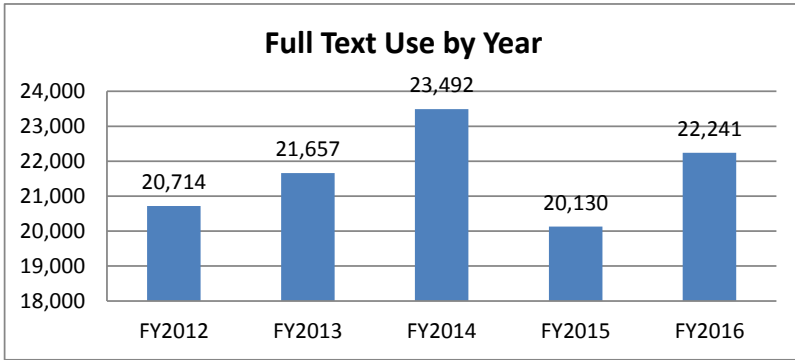

Full Text by Year	
FY2012	20,714
FY2013	21,657
FY2014	23,492
FY2015	20,130
FY2016	22,241
% change:	10%

The following data compares this year's database statistics to previous year's statistics without taking into account the database changes. This means percentage differences shown above when comparing databases may be different than what is shown below.