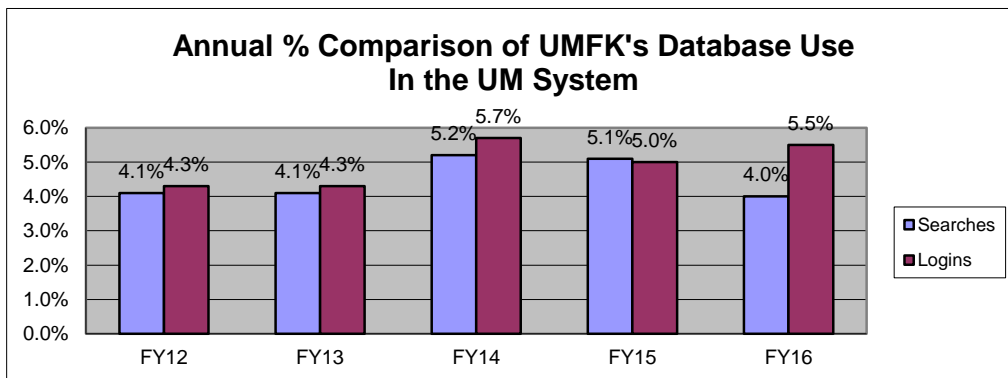

Logins/Sessions represent the number of times a patron/user entered a database.