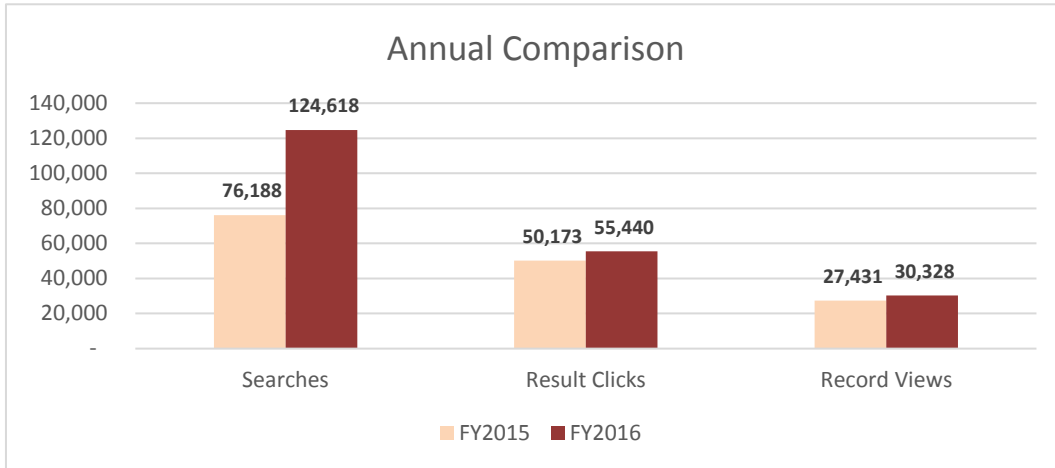

Collections auto access via other databases:	FY2016 Searches	FY2016 Sessions	FY2015 Sessions	% Diff.
Business Videos	1,732	541	449	20.5%
Company Information	851	267	449	-40.5%
Hobbies & Crafts Video Collection	698	217	195	11.3%
Image Collection	22,563	5,818	5,462	6.5%
Image Quick View Collection	494	229	259	-11.6%
MarketLine/Life Sci. Analytics Co.Profiles	1,745	541	450	-11.4%

These collections are not counted with the lists above because these items show up during searches through the above databases. To include these collections would skew our analysis on patron behavior.

Full Text by Year	
FY2012	20,714
FY2013	21,657
FY2014	23,492
FY2015	20,130
FY2016	22,241
% change:	10%

The following data compares this year's database statistics to previous year's statistics without taking into account the database changes. This means percentage differences shown above when comparing databases may be different than what is shown below.

COUNTER Reports EBSCO Only Resources

	FY2015	FY2016	% diff
Searches	76,188	124,618	64%
Result Clicks	50,173	55,440	10%
Record Views	27,431	30,328	11%

Result Click: Count each time a user clicked a link from the search result to the detailed view, a link
Record View: Counts the abstract/detailed records explicitly viewed from the database (EBSCO)
Search: A specific intellectual query, typically equated to submitting the search form of the online service to the server (EBSCO, abridged)