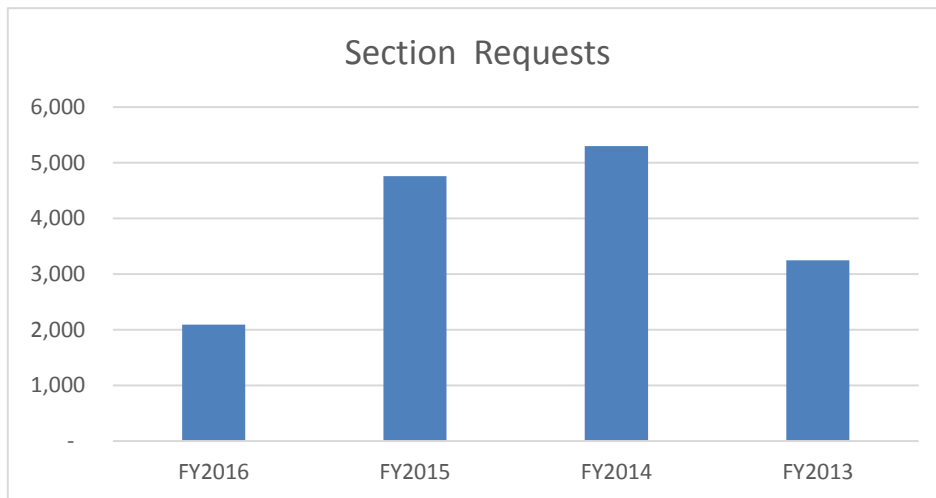

Ebrary: Ebook Database FY2016

Regular Reports - Annual View

	Pages viewed	Unique Docs	User Sessions	Section Requests	Pages Printed	Full Title Downloads
FY2016	2,015	103	165	2,094	78	12
FY2015	4,250	168	244	4,758	484	
FY2014	5,110	241	384	5,300	-	
FY2013	3,219	183	238	3,246	-	

COUNTER REPORTS - Annual View

	Result Clicks	Searches
FY2016	9	110
FY2015	16	165
FY2014	-	76
FY2013	-	71