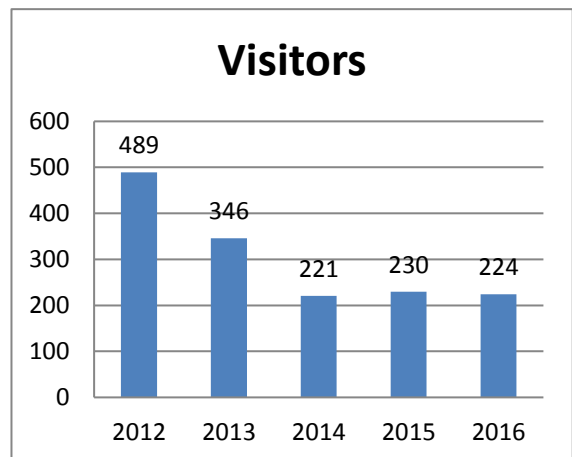

Visitors	2012	2013	2014	2015	2016	% Diff
Jun	26	24	18	23	28	22%
May	23	43	13	19	24	26%
Apr	44	39	25	21	14	-33%
Mar	28	34	16	24	18	-25%
Feb	39	37	24	22	27	23%
Jan	23	22	21	19	20	5%
Dec	55	27	19	11	17	55%
Nov	54	31	14	16	10	-38%
Oct	43	35	26	16	14	-13%
Sep	53	22	21	24	19	-21%
Aug	37	19	9	17	14	-18%
Jul	64	13	15	18	19	6%
Total	489	346	221	230	224	-3%