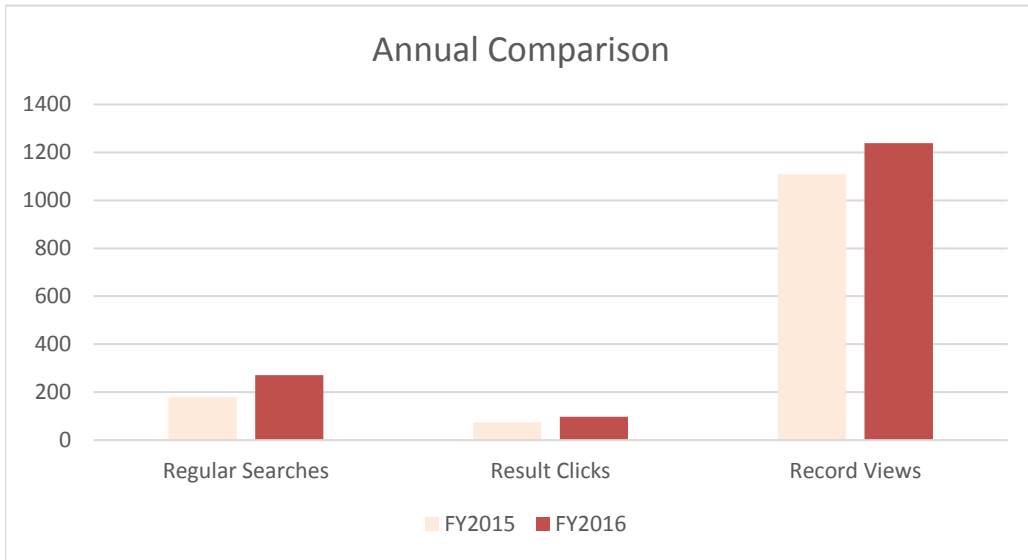

**R2 Library - Ebooks
Purchased Content**

User Activity	FY2015	FY2016	% diff
Regular Searches	179	271	51%
Result Clicks	75	97	29%
Record Views	1109	1239	12%