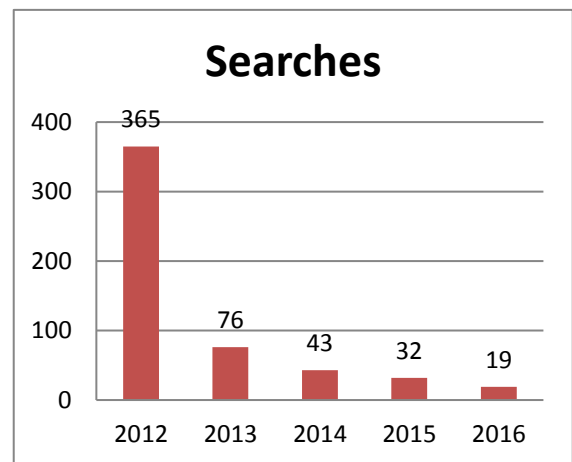

Searches	2012	2013	2014	2015	2016	% Diff
Jun	3	0	6	4	0	-100%
May	37	4	0	3	3	100%
Apr	55	18	13	14	5	-64%
Mar	35	24	0	6	1	100%
Feb	63	9	10	2	2	0%
Jan	30	2	2	1	0	-100%
Dec	16	2	0	0	0	0%
Nov	18	2	0	0	0	0%
Oct	24	2	2	0	0	N/A
Sep	28	11	5	2	1	-50%
Aug	20	1	5	0	2	N/A
Jul	36	1	0	0	5	0%
Total	365	76	43	32	19	-41%