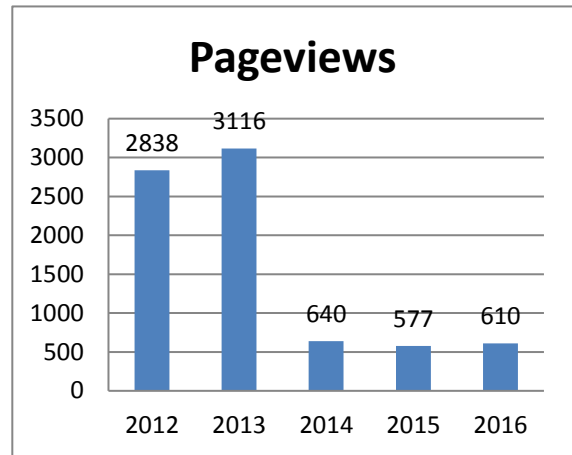

Chronicle of Higher Education - Statistics

Pageviews	2012	2013	2014	2015	2016	% Diff
Jun	126	160	51	64	64	0%
May	193	410	40	39	49	26%
Apr	368	421	78	64	79	23%
Mar	188	439	23	66	59	-11%
Feb	341	301	65	49	105	114%
Jan	215	204	49	53	64	21%
Dec	197	424	37	44	36	-18%
Nov	204	339	24	31	15	-52%
Oct	238	160	101	40	28	-30%
Sep	275	108	72	45	34	-24%
Aug	208	93	53	30	32	7%
Jul	285	57	47	52	45	-13%
Total	2838	3116	640	577	610	6%