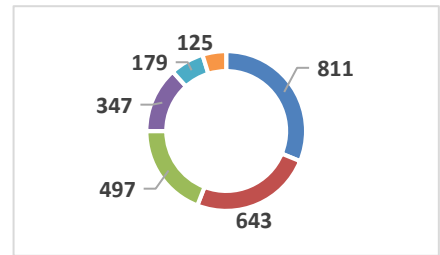

Appendix C

Blake Library Web Site Statistics

Through Google Analytics

Description	FY2013	FY2014	FY2015	FY2016	FY2017	% diff
All Visits (FY2014 called sessions)	30,139	31,123	27,289	29,084	26,770	-8%
Absolute Unique Visitors	9,048	7,204	6,699	6,907	6,978	1%
Pages/Visit (Fy2014 called sessions)	2.25	2.24	2.19	2.00	2.19	10%
New Visits	28.58%	23.12%	24.50%	24.02%	26.07%	9%
Main Page - Top Landing visits	21,147	21,652	19,316	19,316	19,687	2%
Pageviews	67,815	69,601	59,679	58,123	58,717	1%
Unique Pageviews	48,765	50,479	42,576	43,312	43,564	1%

Landing page - Top Sessions

	Sessions	New Users
resources/tutorials	811	211
about/staffhrs	643	292
resources/evaluating (web sites)	497	268
Judith Miller - NCLEX	347	56
resources/biblio/US1, US2, westciv1	179	96
resources/orientation	125	98