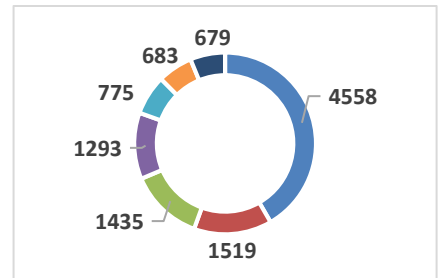

All pages - Top Pageviews

	Pageviews	Uniqe PV
resources/tutorials	4558	1796
about/annreports	1519	1323
cataloged/judithmiller	1435	1231
resources	1293	958
library/about/	775	583
resources/evaluating	683	570
resources/orientation	679	220