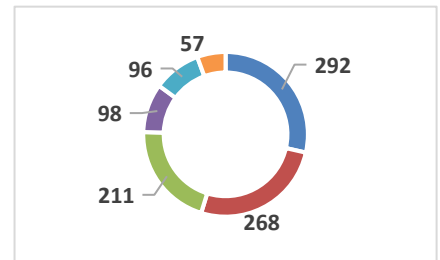

Landing page - Top New Users

	Sessions	New Users
about/staffhrs	643	292
resources/evaluating	497	268
resources/tutorials	811	211
resources/orientation	125	98
resources/biblio/US1, US2, westciv1	179	96
library/resources/biblio/serialkiller	67	57