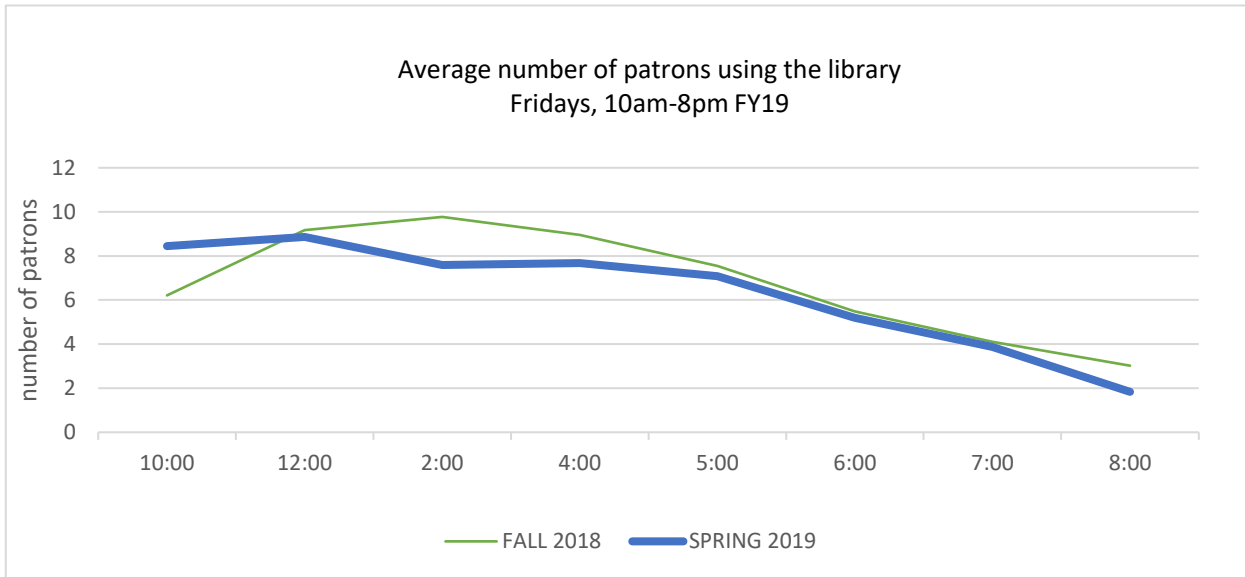

# Library Attendance via hourly count FY19

Average number of patrons using the library  
Saturdays, 11am-8pm FY19

Average number of patrons using the library  
Sundays, 11am-9pm FY19