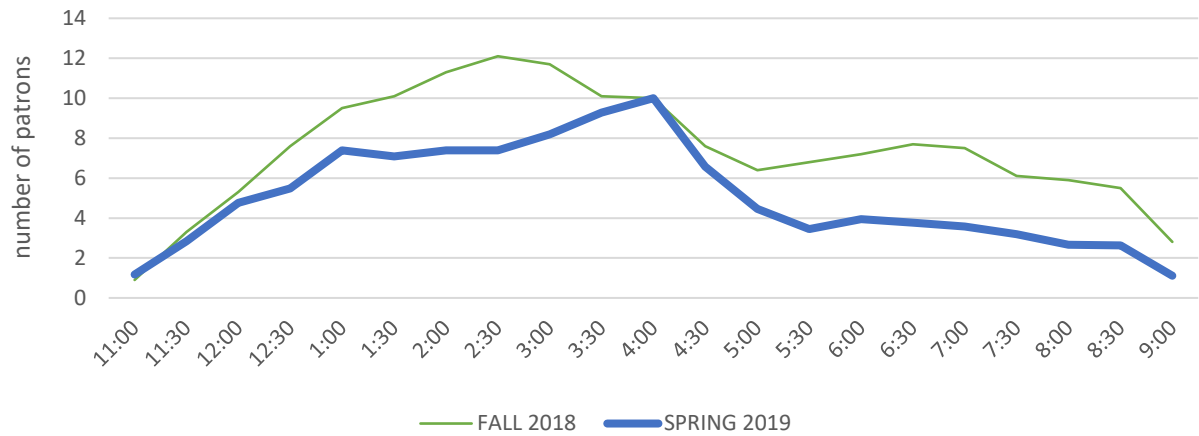

# Library Attendance via hourly count FY19

Average number of patrons using the library  
Saturdays, 11am-8pm FY19

Average number of patrons using the library  
Sundays, 11am-9pm FY19

## Average number of patrons using the library on weekends, two year comparison