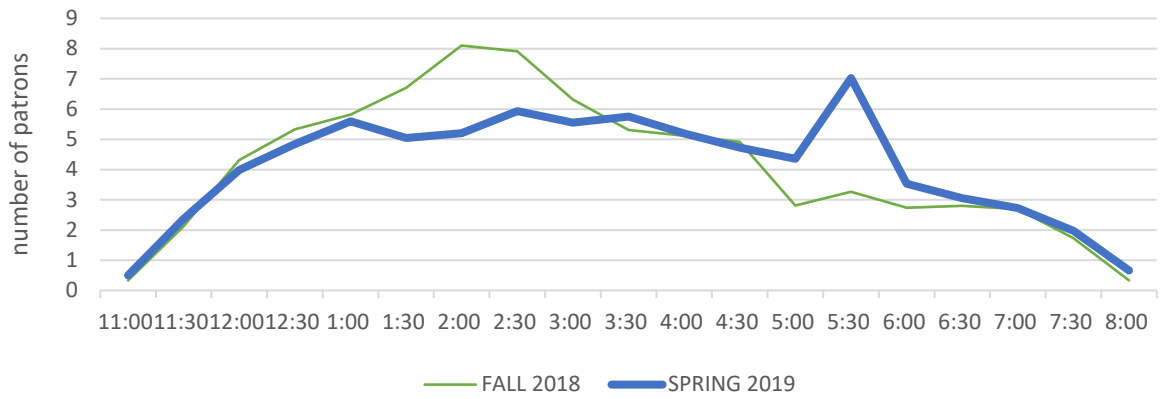

# Library Attendance via hourly count FY19

Average number of patrons using the library  
Saturdays, 11am-8pm FY19

Average number of patrons using the library  
Sundays, 11am-9pm FY19

## Average number of patrons using the library on weekends, two year comparison