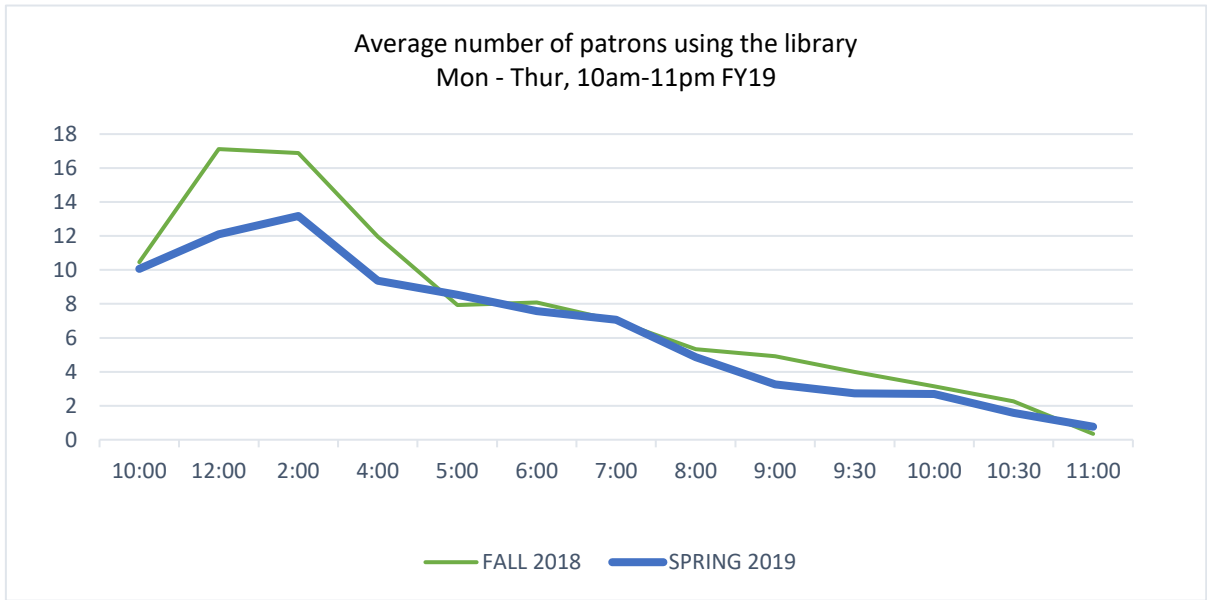

# Library Attendance via hourly count FY19

Average number of patrons using the library  
Saturdays, 11am-8pm FY19

Average number of patrons using the library  
Sundays, 11am-9pm FY19