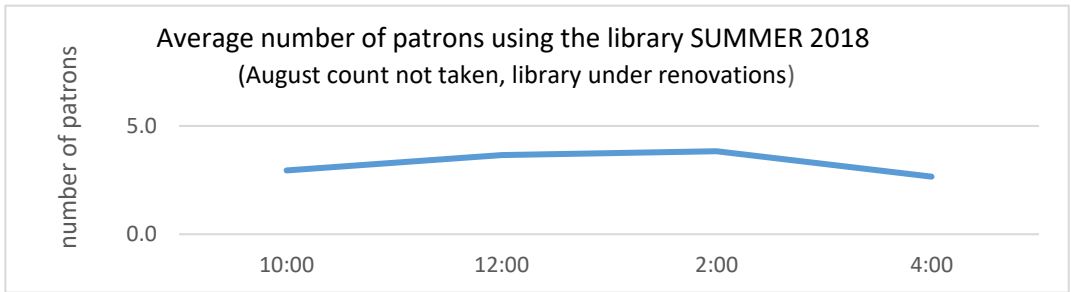

# Library Attendance via hourly count FY19

Average number of patrons using the library  
Saturdays, 11am-8pm FY19

Average number of patrons using the library  
Sundays, 11am-9pm FY19