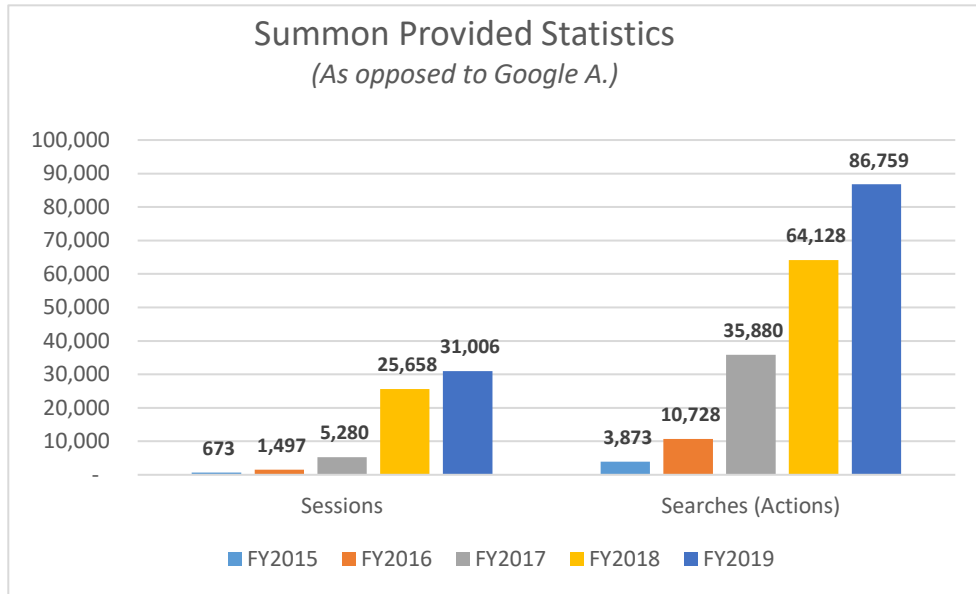

5 Year Comparison

	FY2015	FY2016	FY2017	FY2018	FY2019	% Diff
Sessions	673	1,497	5,280	25,658	31,006	21%
Searches (Actions)	3,873	10,728	35,880	64,128	86,759	35%
GA Sessions	2,449	3,879	7,519	12,419	11,523	-7%
GA pageviews	3,302	5,933	19,371	40,237	36,594	-9%

Actions include both faceted searches and basic (search box) searches